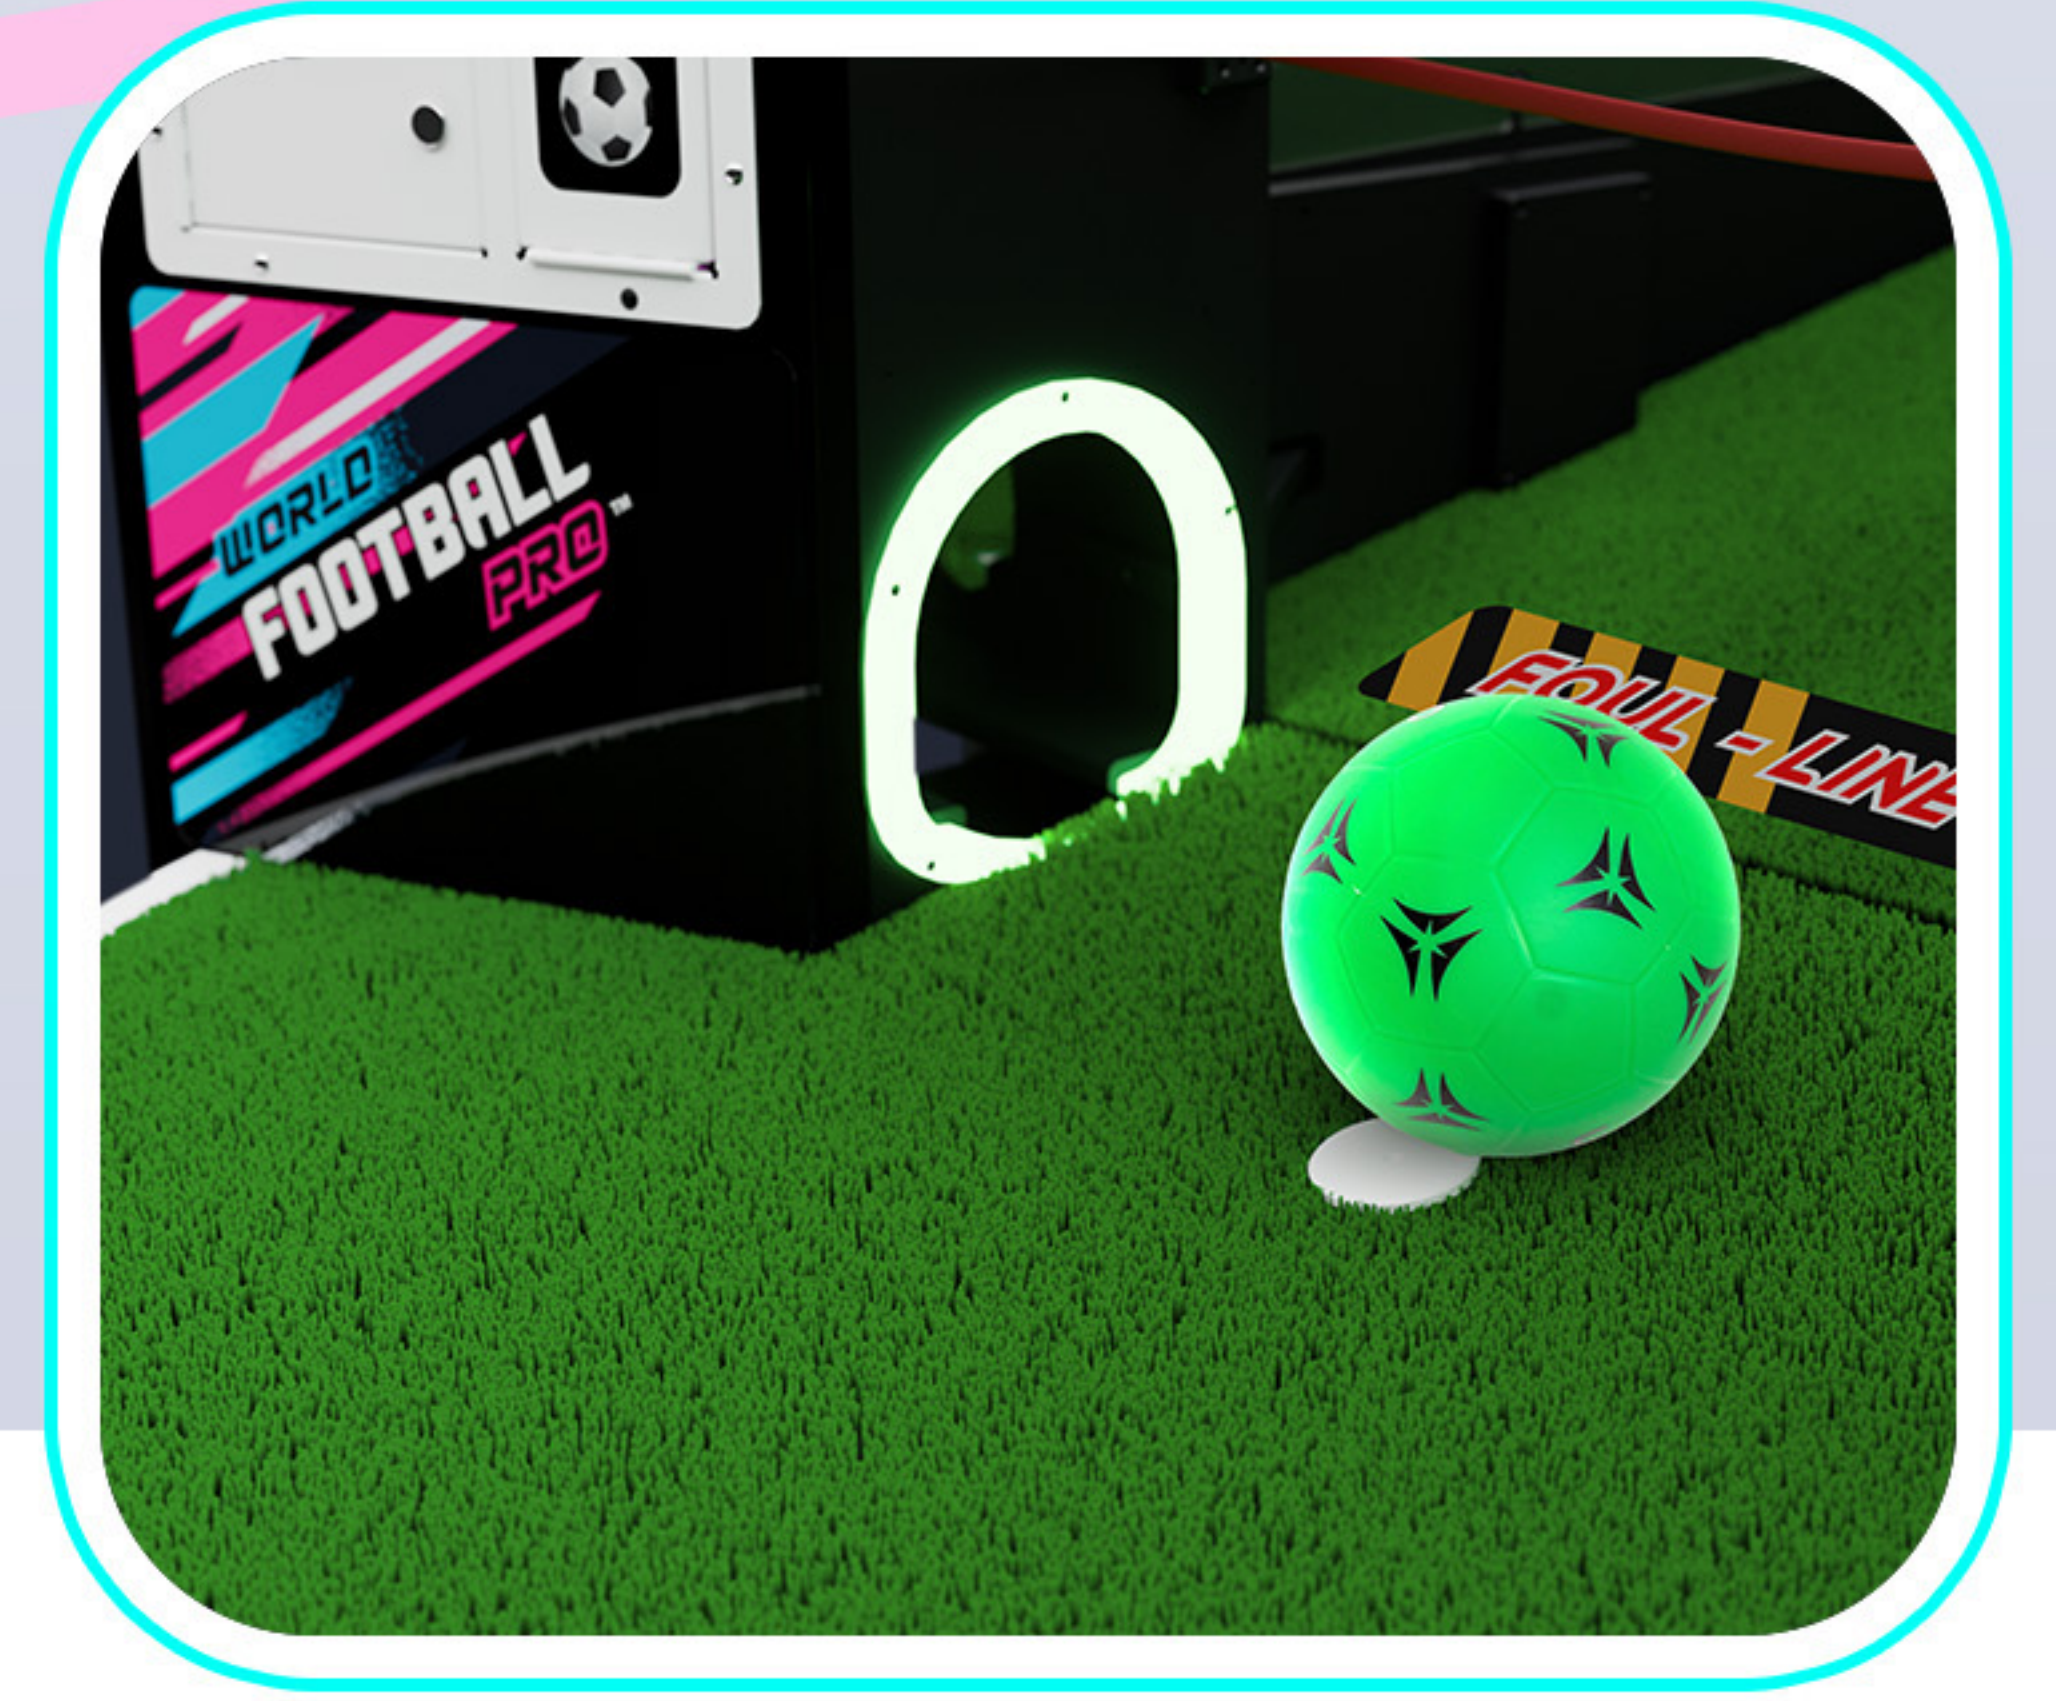

WORLD FOOTBALL PRO™

SHIPPING NOW!

BONUS PENALTY SHOT!

TOTAL PLAYER CONTROL!

AUTHENTIC SOUNDS & TURF!

THE MOST REAL FEEL SOCCER GAME ON THE MARKET!

-  Authentic turf kicking area that gives a stadium feel
-  Metal cages keep the ball in play and players safe
-  Country Flags add color and nostalgia to the game
-  Marquee is brightly lit and draws attention to the game in any size location

SPECS 114" L X 68" W X 104" H

ICEGAME.COM