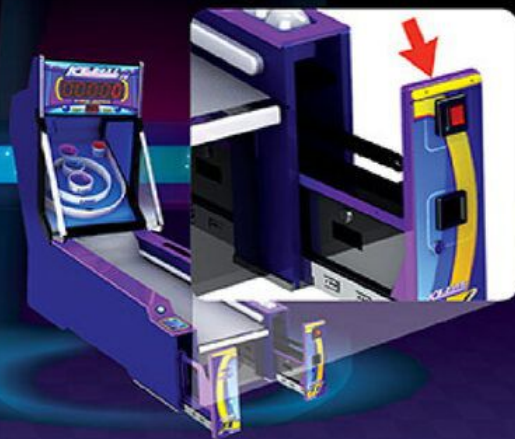

ICE BALL™ FX

NOW AVAILABLE!

WITH OVER 50 IMPROVEMENTS

ICE BALL™ FX™

HAS SET A NEW INDUSTRY STANDARD!

THE BEST ALLEY
IN THE INDUSTRY
JUST GOT BETTER.

ICE

NEW SYNCHRONIZED MULTICOLOR LED LIGHTING EFFECTS THAT CHANGE AS A GROUP

NEW 1/2" THICK ATTRACTIVE ACRYLIC TARGET COVER, INSTEAD OF THE OLD METAL CAGES

NEW COIN DOOR AND TICKET DOORS WITH METAL DRAWER SLIDE SYSTEM

NEW STYLE SOLENOID, WITH HORIZONTAL GUIDE PIN FOR YEARS OF OPERATION WITHOUT FAILURE