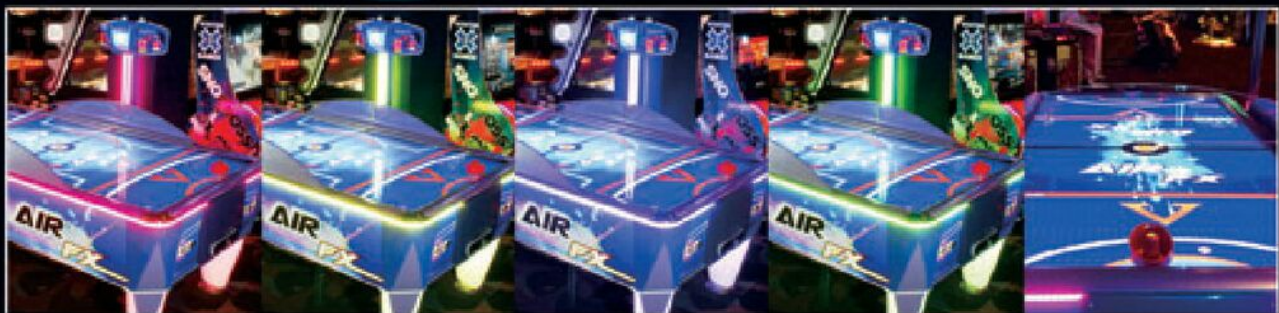

The best just got better!

AIR FX™

Dimensions:
L-93"
W-49"
H-72" Including
marquee

As impossible as it seems, ICE refined and enhanced the AIR FX air hockey playing experience with:

- The FIRST 1/2" backlit acrylic surface!
- LED lit legs and perimeter of playfield
- Newly designed PCB
- Ticket out options

THE COOLEST GAMES ON EARTH™

AIR

FX™

The **ONLY LED**
back-lit playing surface
available in the world!

Dimensions:
L-93"
W-49"
H-72" Including
marquee

ICE refined and enhanced the Fast Track,
the best table hockey in the industry with:

- The first and only 1/2" backlit acrylic surface
- Finally a table hockey that LIGHTS up the room
- LED's are located throughout the game for a modern 21st century look

Shipping Now!

Innovative Concepts in Entertainment