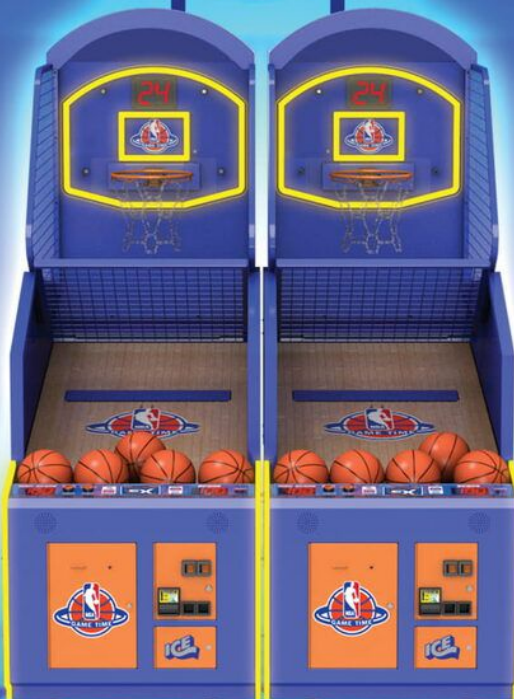

# BASKETBALL LINEUP

## NBA GAMETIME

L-99" (2514mm)  
W-39" (991mm)  
H-105" (2667mm)