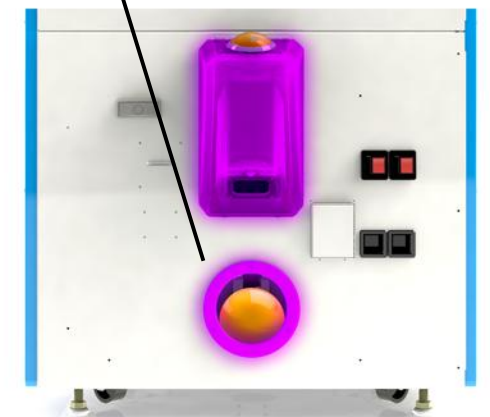

MARQUEE OPTIONS

WH1000X
(10 FOOT)

STANDARD

WH1000LP9X
(9 FOOT)

FOR LOCATIONS WITH
HEIGHT RESTRAINTS

BALL DISPENSER OPTION

ADD
WH1000BOX
(BALL RETURN)
TO ANY OF THE
DOOR OPTIONS

DOOR OPTIONS

WH1000X

DUEL COIN MECH WITH
TICKET DISPENSER

WH1000LDRBX

SINGLE COIN MECH WITH
TICKET DISPENSER

WH1000DRGX

BLANK DOOR
WITH TICKET DISPENSER
(CARD READER LOCATIONS)

TICKET DISPENSER

REMOVAL

- ADD **WH1000DRGX** TO
HAVE TICKET
DISPENSER REMOVED
ALL DOOR TYPES

FOR E-TICKET LOCATIONS
AND FOR STREET LOCATIONS

DBV ADDITION

- ADD **EG2600X** FOR
DBV (ON ALL DOOR OPTIONS)