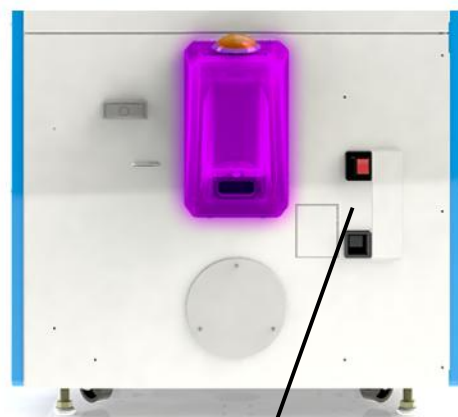

MARQUEE OPTIONS

WH1000X
(10 FOOT)

STANDARD

WH1000LP9X
(9 FOOT)

FOR LOCATIONS WITH
HEIGHT RESTRAINTS

BALL DISPENSER OPTION

ADD
WH1000BOX
(BALL RETURN)
TO ANY OF THE
DOOR OPTIONS

DOOR OPTIONS

WH1000X

DUEL COIN MECH WITH
TICKET DISPENSER

WH1000LDRBX

SINGLE COIN MECH WITH
TICKET DISPENSER

WH1000DRGX

BLANK DOOR
WITH TICKET DISPENSER
(CARD READER LOCATIONS)

TICKET DISPENSER

REMOVAL

- ADD **WH1000DRGX** TO
HAVE TICKET
DISPENSER REMOVED
ALL DOOR TYPES

FOR E-TICKET LOCATIONS
AND FOR STREET LOCATIONS

DBV ADDITION

- ADD **EG2600X** FOR
DBV (ON ALL DOOR OPTIONS)