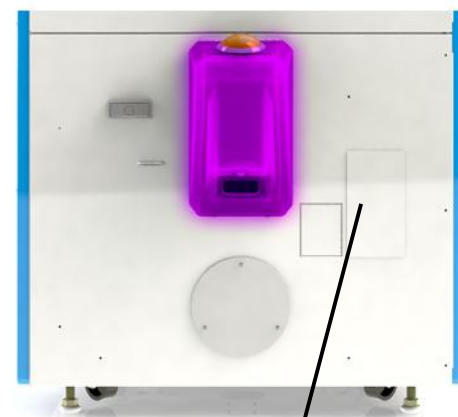

MARQUEE OPTIONS

WH1000X
(10 FOOT)

STANDARD

WH1000LP9X
(9 FOOT)

FOR LOCATIONS WITH
HEIGHT RESTRAINTS

BALL DISPENSER OPTION

ADD
WH1000BOX
(BALL RETURN)
TO ANY OF THE
DOOR OPTIONS

DOOR OPTIONS

WH1000X

DUEL COIN MECH WITH
TICKET DISPENSER

WH1000LDRBX

SINGLE COIN MECH WITH
TICKET DISPENSER

WH1000DRGX

BLANK DOOR
WITH TICKET DISPENSER
(CARD READER LOCATIONS)

TICKET DISPENSER

REMOVAL

- ADD **WH1000DRGX** TO
HAVE TICKET
DISPENSER REMOVED
ALL DOOR TYPES

FOR E-TICKET LOCATIONS
AND FOR STREET LOCATIONS

DBV ADDITION

- ADD **EG2600X** FOR
DBV (ON ALL DOOR OPTIONS)