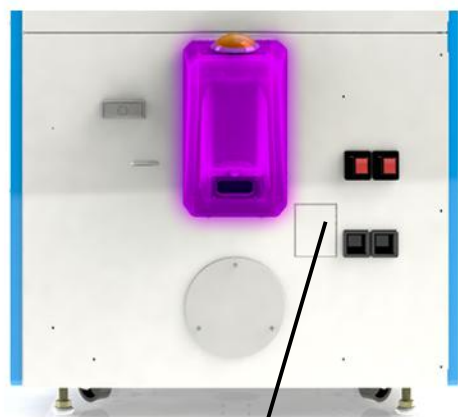

MARQUEE OPTIONS

WH1000X
(10 FOOT)

STANDARD

WH1000LP9X
(9 FOOT)

FOR LOCATIONS WITH
HEIGHT RESTRAINTS

BALL DISPENSER OPTION

ADD
WH1000BOX
(BALL RETURN)
TO ANY OF THE
DOOR OPTIONS

DOOR OPTIONS

WH1000X

DUEL COIN MECH WITH
TICKET DISPENSER

WH1000LDRBX

SINGLE COIN MECH WITH
TICKET DISPENSER

WH1000DRGX

BLANK DOOR
WITH TICKET DISPENSER
(CARD READER LOCATIONS)

TICKET DISPENSER

REMOVAL

- ADD **WH1000DRGX** TO
HAVE TICKET
DISPENSER REMOVED
ALL DOOR TYPES

FOR E-TICKET LOCATIONS
AND FOR STREET LOCATIONS

DBV ADDITION

- ADD **EG2600X** FOR
DBV (ON ALL DOOR OPTIONS)