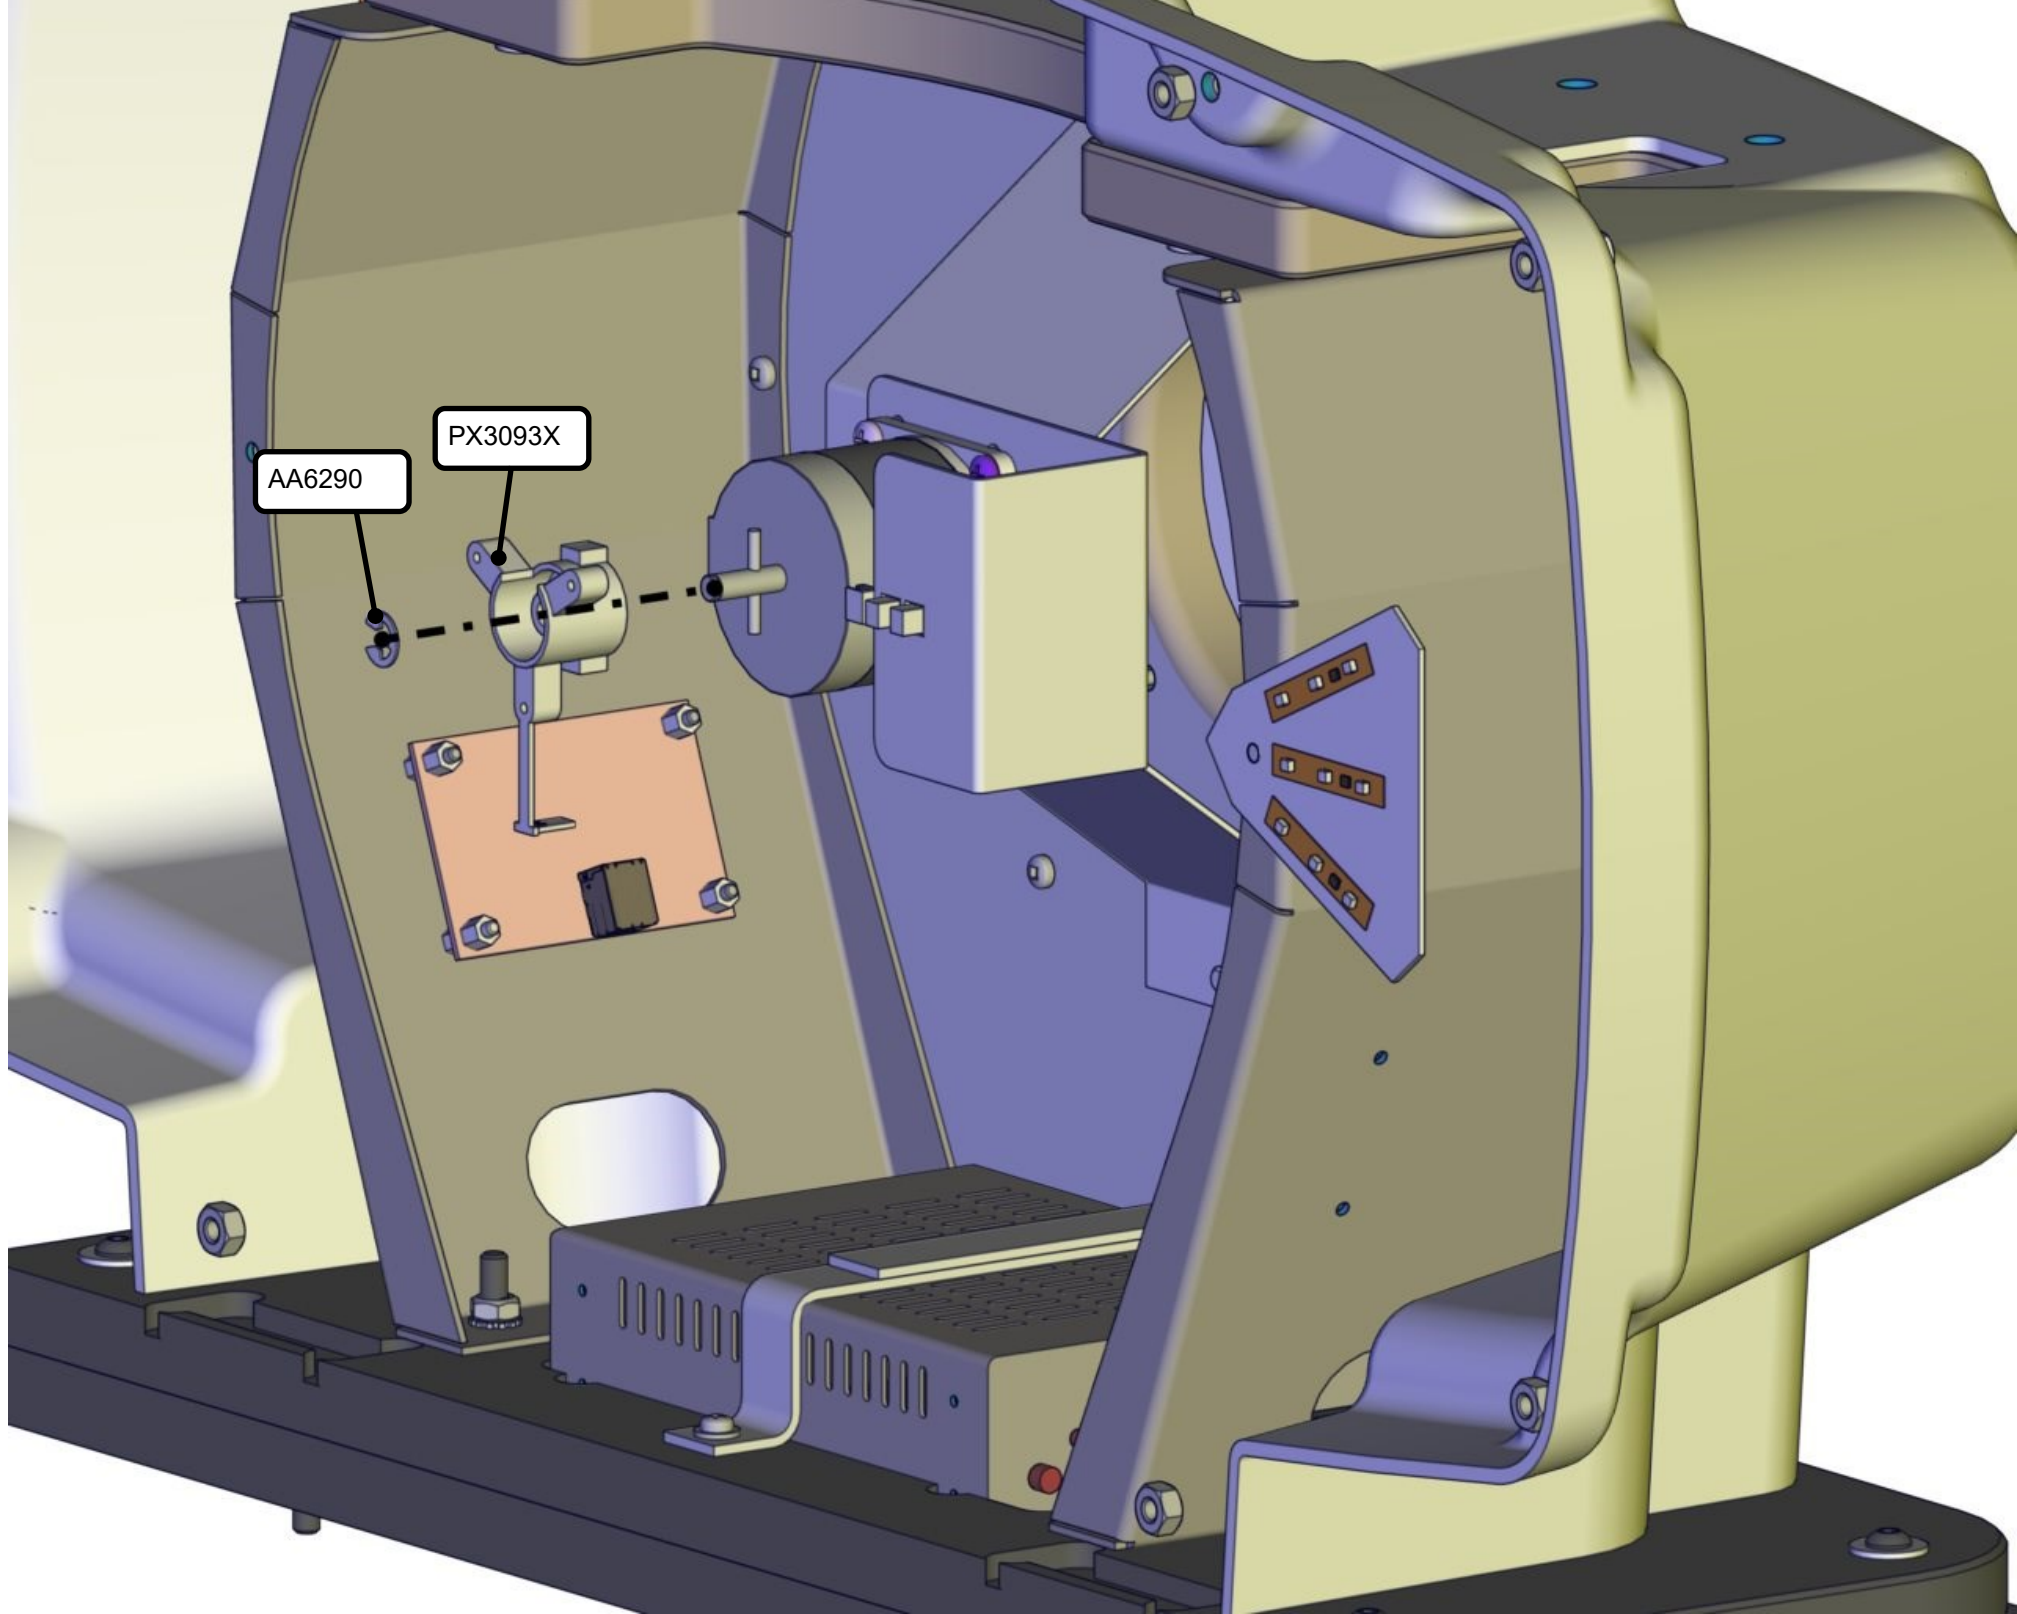

Deal or No Deal Mega Wheel Assembly

DN7601 Marquee Wheel (.50/\$1.00)

Hardware to mount use AA6243

AA6290

PX3093X

E00414DNX

CR130933

AA6089

DN2036X

E00417

DS2010