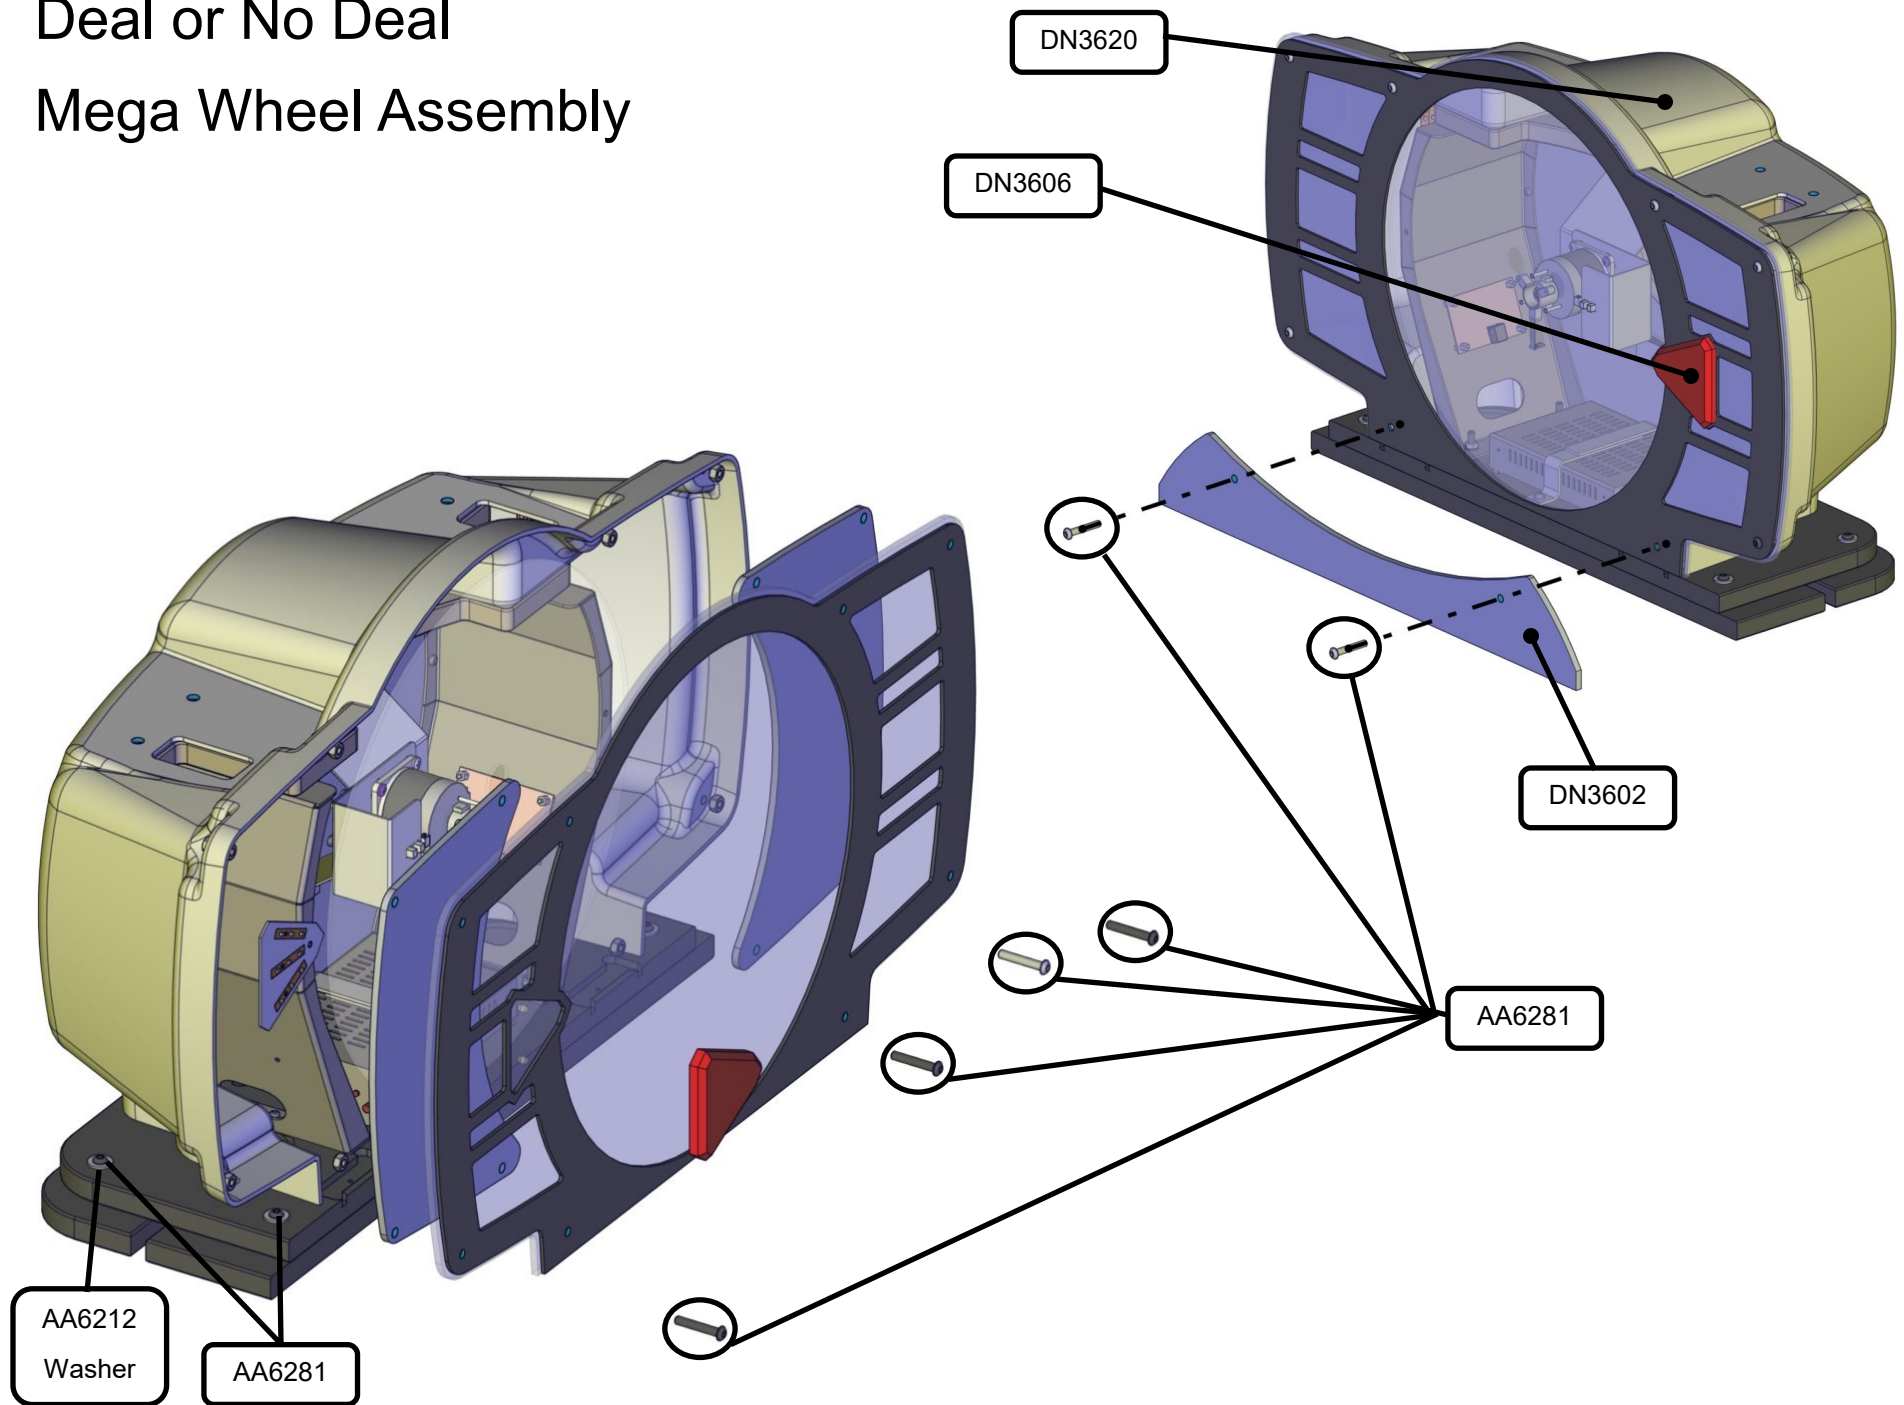

Deal or No Deal Mega Wheel Assembly

DN7601 Marquee Wheel (.50/\$1.00)

Hardware to mount use AA6243

AA6290

PX3093X

E00414DNX

CR130933

AA6089

DN2036X

E00417

DS2010