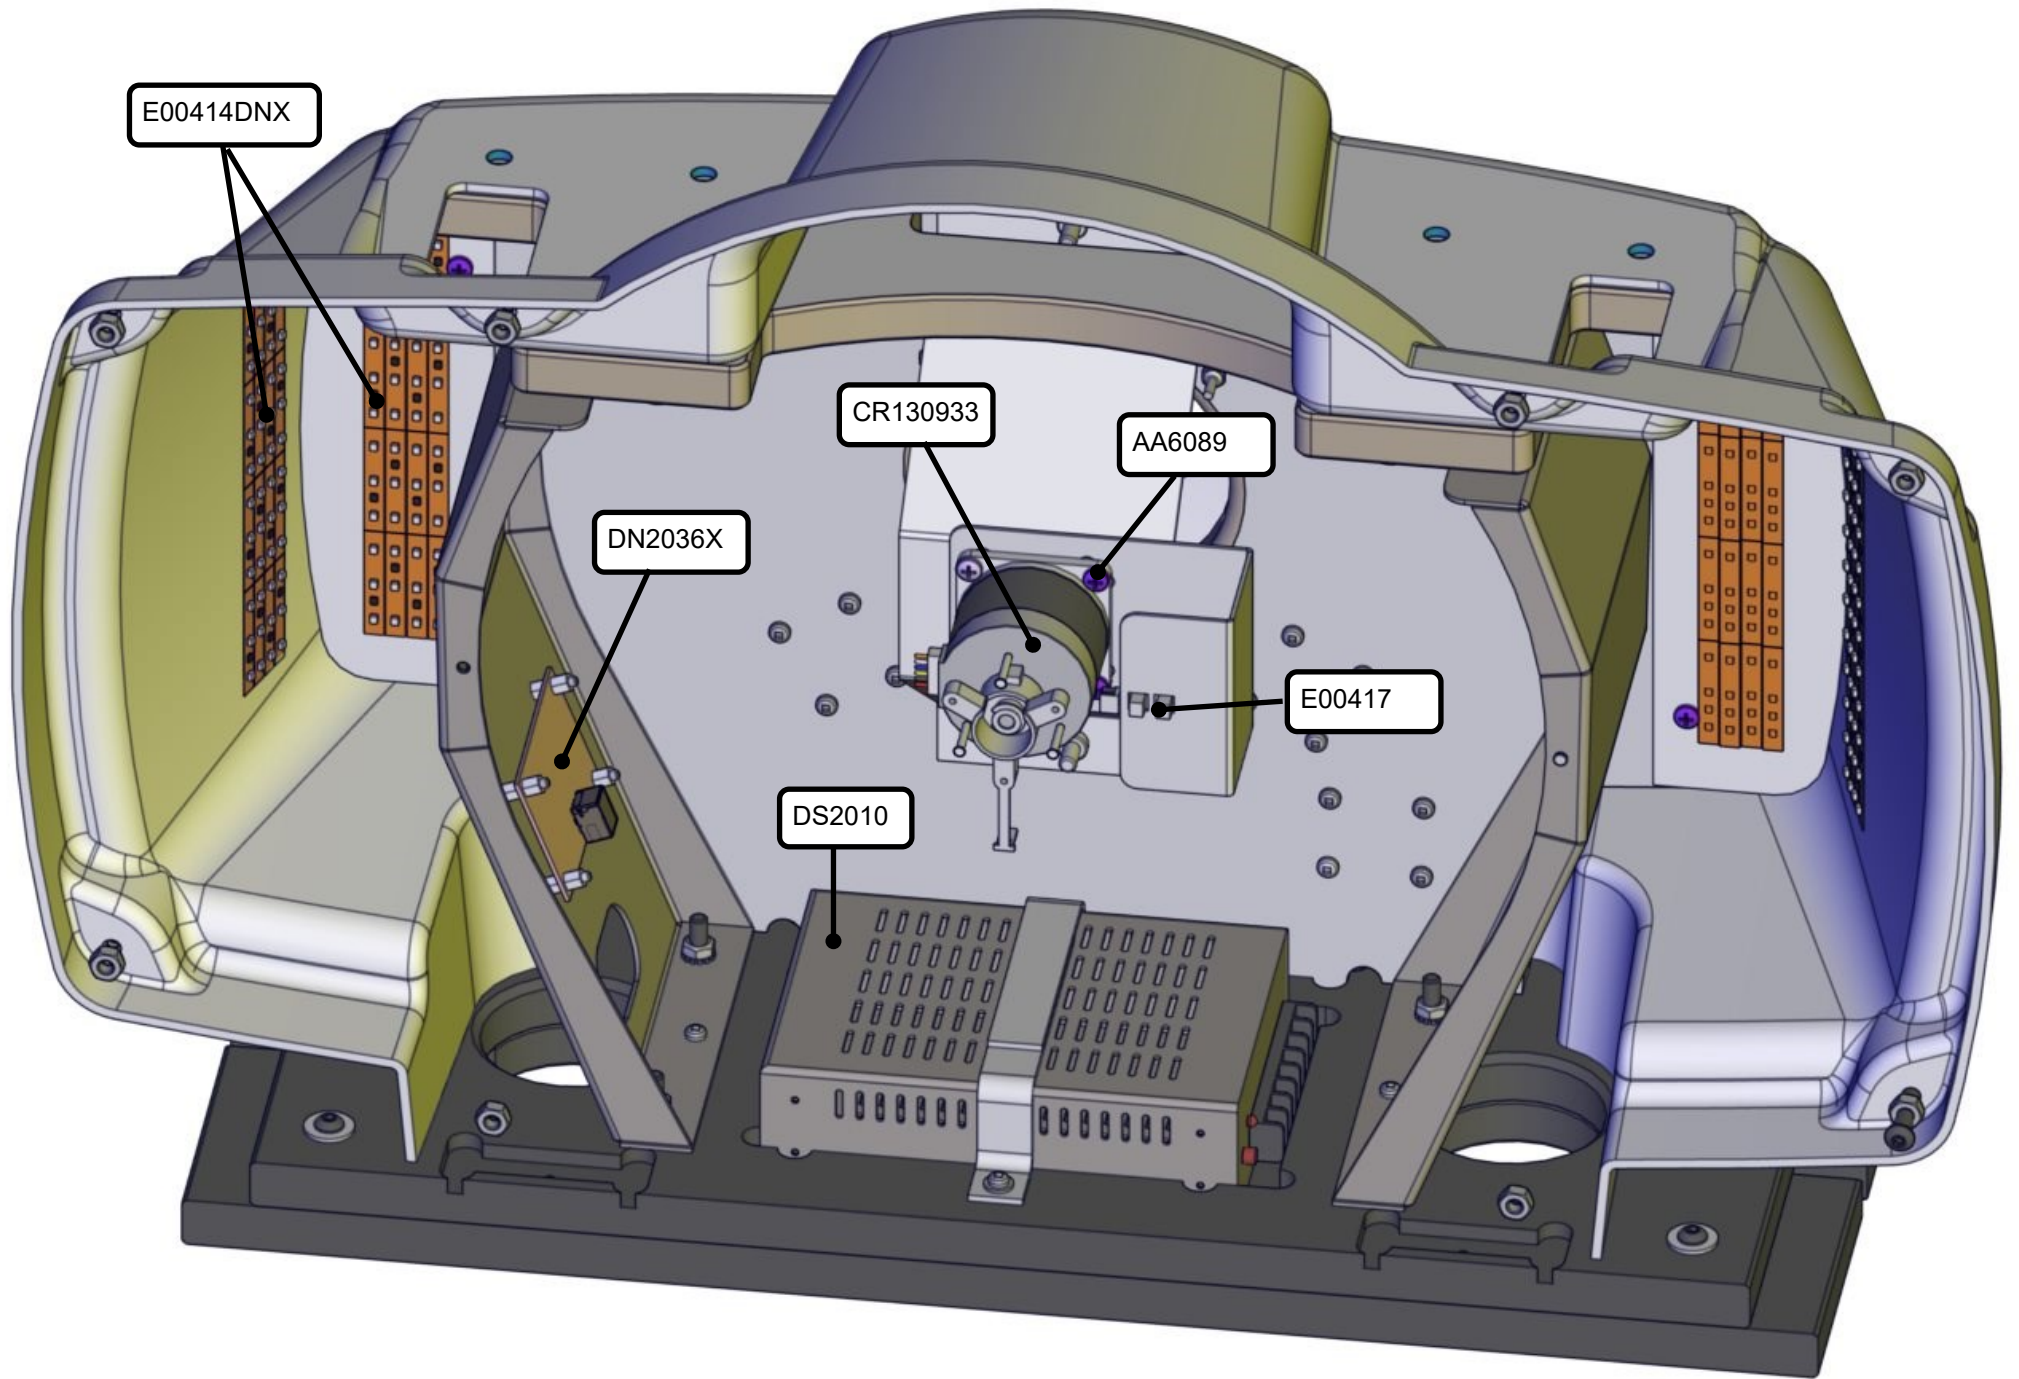

Deal or No Deal Mega Wheel Assembly

DN7601 Marquee Wheel (.50/\$1.00)

Hardware to mount use AA6243

AA6290

PX3093X

E00414DNX

CR130933

AA6089

DN2036X

E00417

DS2010