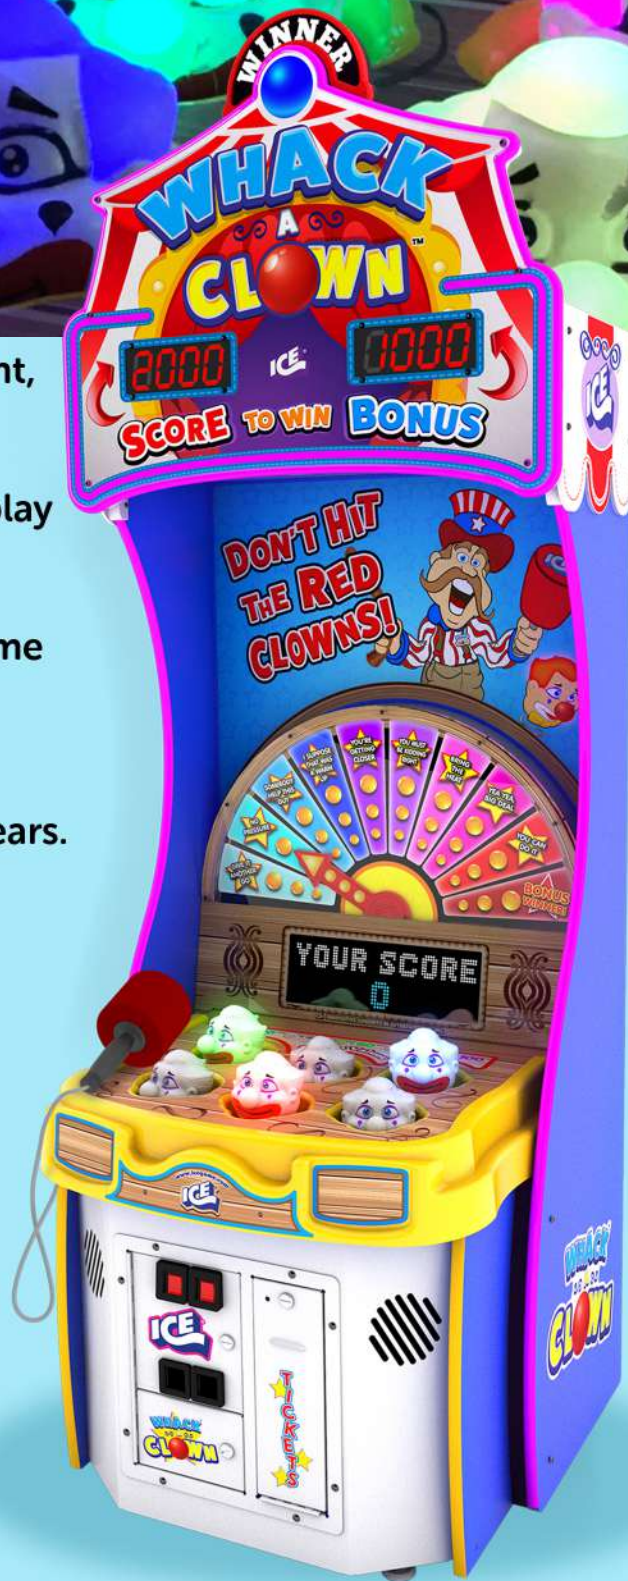

**NEW!
2019**

WHACK A CLOWN

- ★ Linkable games to create a competitive environment, fun for all. Up to 4 games can be linked.
- ★ Changing LED lit clowns create an intuitive game-play for all ages.
- ★ ICE Carnival Series lights and sounds brings the game to life and dazzle players.
- ★ The linked marquee leaderboard entices players to challenge friends to play the greatest whacker in years.

Mega Marquee

Specifications;
1P- 34" W x 33" L x 98" H
2P- 36" W x 76" L x 120" H
3P- 44" W x 110" L x 120" H

Innovative Concepts in Entertainment, Inc.
1-716.759-0370 / play@icegame.com / www.icegame.com
10123 Main Street, Clarence, NY 14031