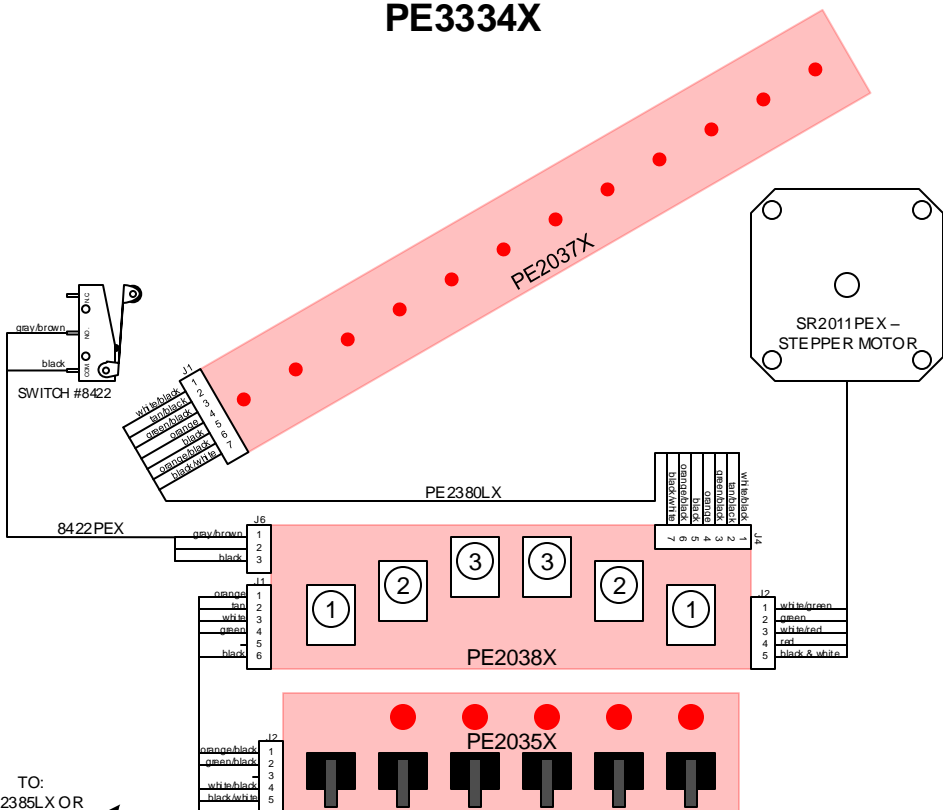

- TO:
 1. PE3330X - PLINKO PLAYFIELD
 2. PE3332X - SAFECRACKERS PLAYFIELD
 3. PE3334X - CLIFFHANGERS PLAYFIELD

SEE APPENDIX A

SEE APPENDIX A

TO: PE3379X POWER DISTRIBUTION PANEL

TITLE	PE1300X - THE PRICE IS RIGHT 6 PLAYER PUSHER	
DESCRIPTION	MAIN LOGIC SCHEMATIC x 3 CLIFFHANGERS / PLINKO / SAFECRACKERS	FILENAME PE1300X SYSTEM SCHEMATIC.VSD
DATE	9/15/08	DRAWN BY NBRANCATO
REVISED	5/2/16	PAGE 1 OF 3

4

3

PLINKO PE3330X

TO:
PE2385LX OR
PE2352HX

D

C

CLIFFHANGERS PE3334X

TO:
PE2385LX OR
PE2352HX

B

A

4

3

2

1

SAFECRACKERS PE3332X

TO:
PE2385LX OR
PE2352HX

D

C

B

A

2

1

TITLE PE1300X - THE PRICE IS RIGHT 6 PLAYER PUSHER

DESCRIPTION APPENDIX A
PLAYFIELDS