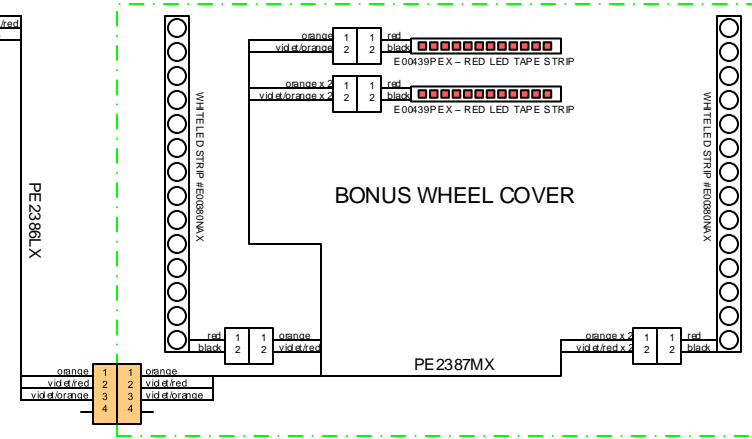

LEFT PLAYER STATION

RIGHT PLAYER STATION

PE2008X - WHEEL MECHANISM ASSEMBLY

PE2008X - WHEEL MECHANISM ASSEMBLY

BONUS WHEEL COVER

BONUS WHEEL COVER

- TO:
 1. PE3330X - PLINKO PLAYFIELD
 2. PE3332X - SAFECRACKERS PLAYFIELD
 3. PE3334X - CLIFFHANGERS PLAYFIELD

- TO:
 1. PE3330X - PLINKO PLAYFIELD
 2. PE3332X - SAFECRACKERS PLAYFIELD
 3. PE3334X - CLIFFHANGERS PLAYFIELD

SEE APPENDIX A

SEE APPENDIX A

TO: PE3379X POWER DISTRIBUTION PANEL

TITLE	PE1300X - THE PRICE IS RIGHT 6 PLAYER PUSHER	
DESCRIPTION	MAIN LOGIC SCHEMATIC x 3 CLIFFHANGERS / PLINKO / SAFECRACKERS	FILENAME PE1300X SYSTEM SCHEMATIC.VSD
DATE	9/15/08	DRAWN BY NBRANCATO
REVISED	5/2/16	PAGE 1 OF 3