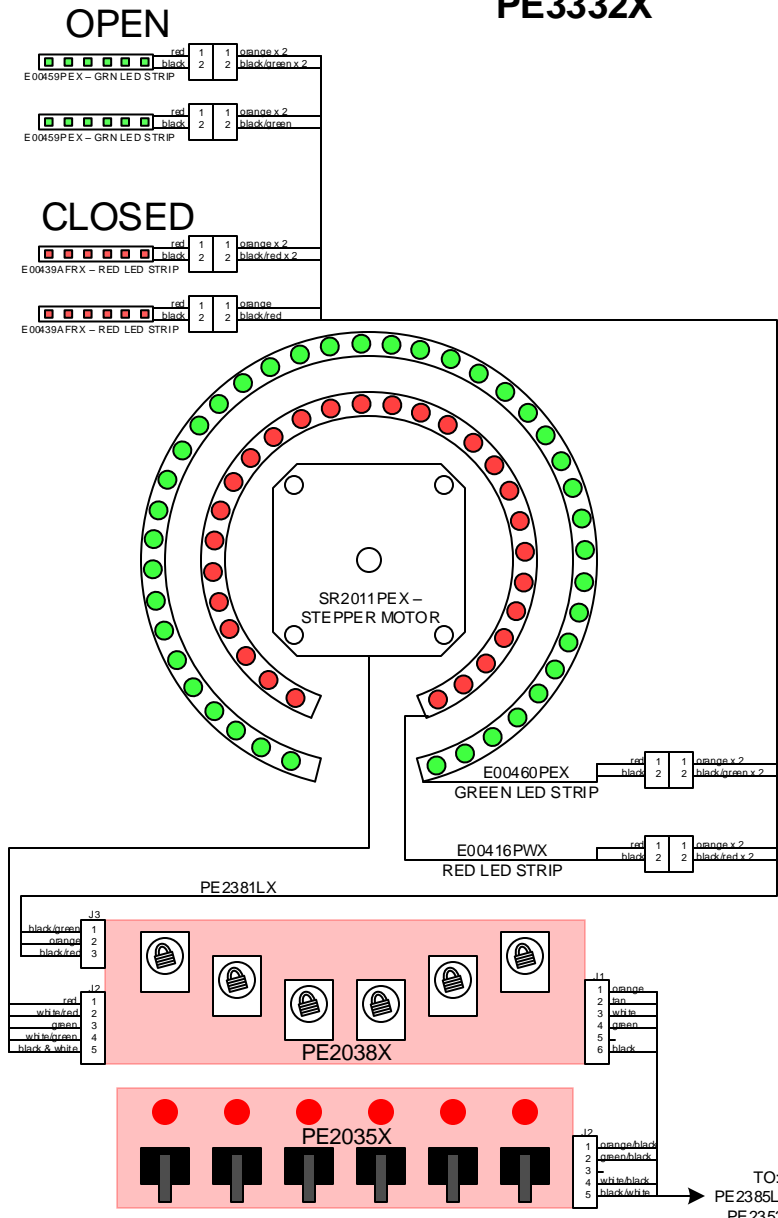

- TO:
 1. PE3330X - PLINKO PLAYFIELD
 2. PE3332X - SAFECRACKERS PLAYFIELD
 3. PE3334X - CLIFFHANGERS PLAYFIELD

SEE APPENDIX A

SEE APPENDIX A

TO: PE3379X POWER DISTRIBUTION PANEL

TITLE	PE1300X - THE PRICE IS RIGHT 6 PLAYER PUSHER	
DESCRIPTION	MAIN LOGIC SCHEMATIC x 3 CLIFFHANGERS / PLINKO / SAFECRACKERS	FILENAME PE1300X SYSTEM SCHEMATIC.VSD
DATE	9/15/08	DRAWN BY NBRANCATO
REVISED	5/2/16	PAGE 1 OF 3

4

3

PLINKO PE3330X

TO:
PE2385LX OR
PE2352HX

D

C

CLIFFHANGERS PE3334X

TO:
PE2385LX OR
PE2352HX

B

A

4

3

2

1

SAFECRACKERS PE3332X

TO:
PE2385LX OR
PE2352HX

D

C

B

A

2

1

TITLE PE1300X - THE PRICE IS RIGHT 6 PLAYER PUSHER

DESCRIPTION APPENDIX A
PLAYFIELDS