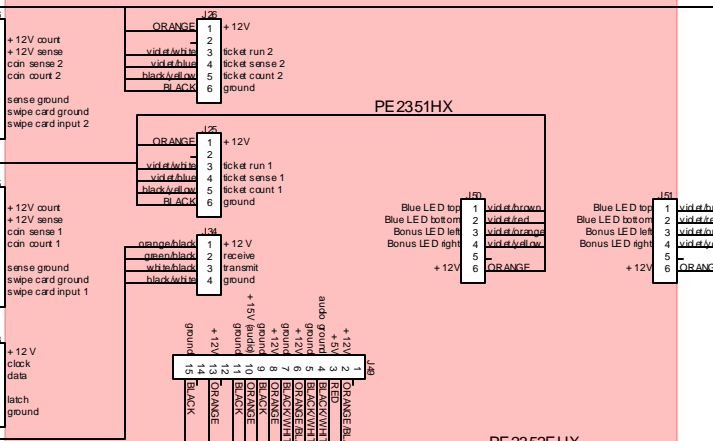

LEFT PLAYER STATION

RIGHT PLAYER STATION

PE2008X - WHEEL MECHANISM ASSEMBLY

PE2008X - WHEEL MECHANISM ASSEMBLY

BONUS WHEEL COVER

BONUS WHEEL COVER

- TO:
 1. PE3330X - PLINKO PLAYFIELD
 2. PE3332X - SAFECRACKERS PLAYFIELD
 3. PE3334X - CLIFFHANGERS PLAYFIELD

- TO:
 1. PE3330X - PLINKO PLAYFIELD
 2. PE3332X - SAFECRACKERS PLAYFIELD
 3. PE3334X - CLIFFHANGERS PLAYFIELD

SEE APPENDIX A

SEE APPENDIX A

TO: PE3379X POWER DISTRIBUTION PANEL

TITLE	PE1300X - THE PRICE IS RIGHT 6 PLAYER PUSHER	
DESCRIPTION	MAIN LOGIC SCHEMATIC x 3 CLIFFHANGERS / PLINKO / SAFECRACKERS	FILENAME PE1300X SYSTEM SCHEMATIC.VSD
DATE	9/15/08	DRAWN BY NBRANCATO
REVISED	5/2/16	PAGE 1 OF 3

TITLE	PE1300X - THE PRICE IS RIGHT 6 PLAYER PUSHER		
DESCRIPTION	POWER DISTRIBUTION BACKGROUND AUDIO	FILENAME	PE1300X SYSTEM SCHEMATIC.VSD
DATE	9/15/08	REVISED	5/2/16
		PAGE	2 OF 3
		DRAWN BY	NBRANCATO