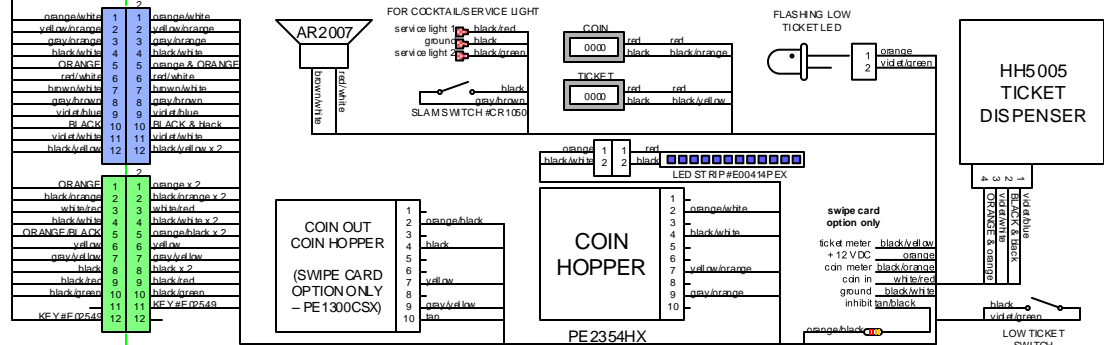

LEFT PLAYER STATION

RIGHT PLAYER STATION

PE2008X - WHEEL MECHANISM ASSEMBLY

PE2008X - WHEEL MECHANISM ASSEMBLY

BONUS WHEEL COVER

BONUS WHEEL COVER

- TO:
 1. PE3330X - PLINKO PLAYFIELD
 2. PE3332X - SAFECRACKERS PLAYFIELD
 3. PE3334X - CLIFFHANGERS PLAYFIELD

- TO:
 1. PE3330X - PLINKO PLAYFIELD
 2. PE3332X - SAFECRACKERS PLAYFIELD
 3. PE3334X - CLIFFHANGERS PLAYFIELD

SEE APPENDIX A

SEE APPENDIX A

TO: PE3379X POWER DISTRIBUTION PANEL

TITLE	PE1300X - THE PRICE IS RIGHT 6 PLAYER PUSHER	
DESCRIPTION	MAIN LOGIC SCHEMATIC x 3 CLIFFHANGERS / PLINKO / SAFECRACKERS	FILENAME PE1300X SYSTEM SCHEMATIC.VSD
DATE	9/15/08	DRAWN BY NBRANCATO
REVISED	5/2/16	PAGE 1 OF 3

TITLE	PE1300X - THE PRICE IS RIGHT 6 PLAYER PUSHER		
DESCRIPTION	POWER DISTRIBUTION BACKGROUND AUDIO	FILENAME	PE1300X SYSTEM SCHEMATIC.VSD
DATE	9/15/08	REVISED	5/2/16
		PAGE	2 OF 3
		DRAWN BY	NBRANCATO