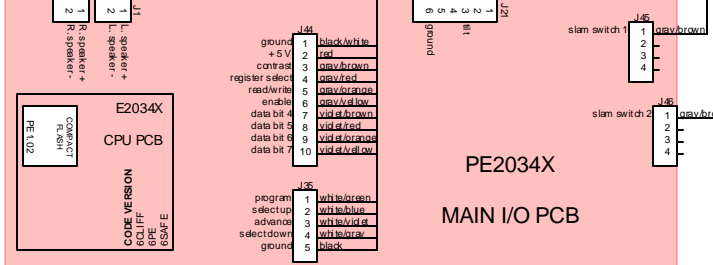

LEFT PLAYER STATION

RIGHT PLAYER STATION

PE2008X - WHEEL MECHANISM ASSEMBLY

PE2008X - WHEEL MECHANISM ASSEMBLY

BONUS WHEEL COVER

BONUS WHEEL COVER

- TO:
 1. PE3330X - PLINKO PLAYFIELD
 2. PE3332X - SAFECRACKERS PLAYFIELD
 3. PE3334X - CLIFFHANGERS PLAYFIELD

- TO:
 1. PE3330X - PLINKO PLAYFIELD
 2. PE3332X - SAFECRACKERS PLAYFIELD
 3. PE3334X - CLIFFHANGERS PLAYFIELD

SEE APPENDIX A

SEE APPENDIX A

TO: PE3379X POWER DISTRIBUTION PANEL

TITLE	PE1300X - THE PRICE IS RIGHT 6 PLAYER PUSHER	
DESCRIPTION	MAIN LOGIC SCHEMATIC x 3 CLIFFHANGERS / PLINKO / SAFECRACKERS	FILENAME PE1300X SYSTEM SCHEMATIC.VSD
DATE	9/15/08	DRAWN BY NBRANCATO
REVISED	5/2/16	PAGE 1 OF 3