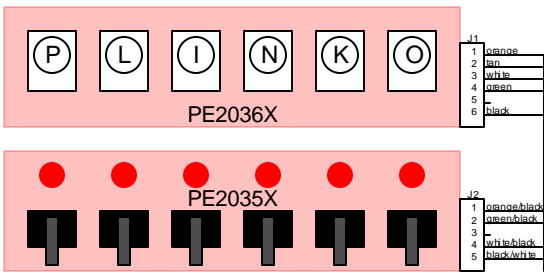

4

3

PLINKO PE3330X

TO:
PE2385LX OR
PE2352HX

D

C