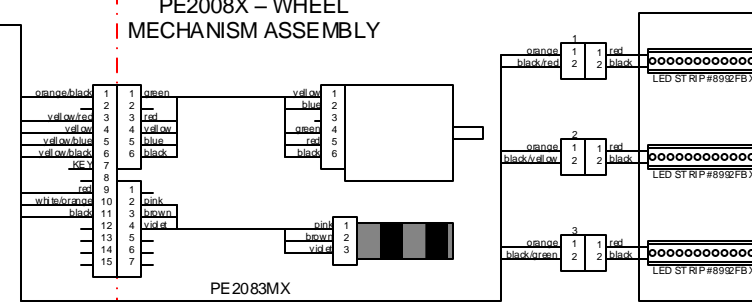

LEFT PLAYER STATION

RIGHT PLAYER STATION

PE2008X - WHEEL MECHANISM ASSEMBLY

PE2008X - WHEEL MECHANISM ASSEMBLY

BONUS WHEEL COVER

BONUS WHEEL COVER

- TO:
 1. PE3330X - PLINKO PLAYFIELD
 2. PE3332X - SAFECRACKERS PLAYFIELD
 3. PE3334X - CLIFFHANGERS PLAYFIELD

- TO:
 1. PE3330X - PLINKO PLAYFIELD
 2. PE3332X - SAFECRACKERS PLAYFIELD
 3. PE3334X - CLIFFHANGERS PLAYFIELD

SEE APPENDIX A

SEE APPENDIX A

TO: PE3379X POWER DISTRIBUTION PANEL

TITLE	PE1300X - THE PRICE IS RIGHT 6 PLAYER PUSHER	
DESCRIPTION	MAIN LOGIC SCHEMATIC x 3 CLIFFHANGERS / PLINKO / SAFECRACKERS	FILENAME PE1300X SYSTEM SCHEMATIC.VSD
DATE	9/15/08	DRAWN BY NBRANCATO
REVISED	5/2/16	PAGE 1 OF 3