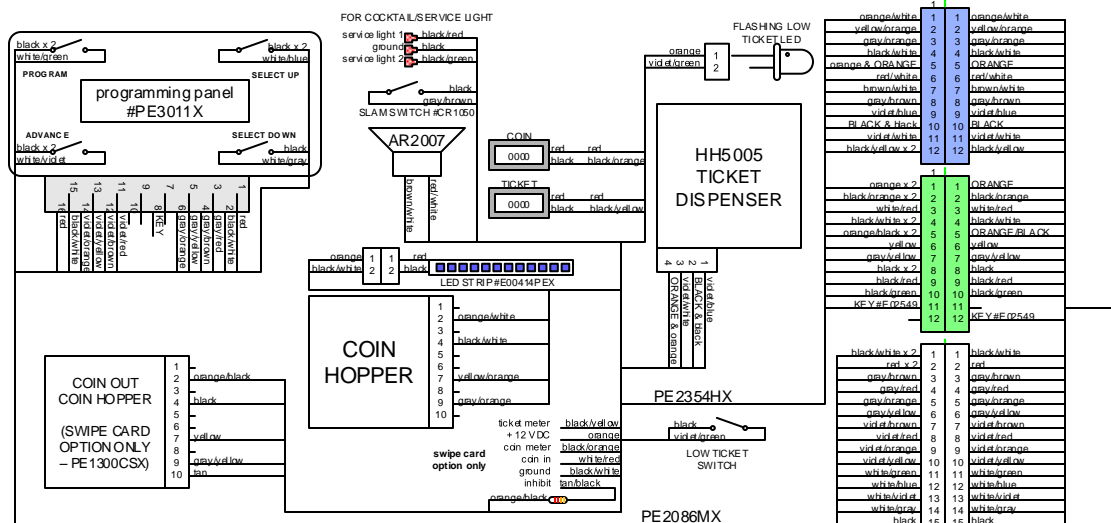

LEFT PLAYER STATION

RIGHT PLAYER STATION

PE2008X - WHEEL MECHANISM ASSEMBLY

PE2008X - WHEEL MECHANISM ASSEMBLY

BONUS WHEEL COVER

BONUS WHEEL COVER

- TO:
 1. PE3330X - PLINKO PLAYFIELD
 2. PE3332X - SAFECRACKERS PLAYFIELD
 3. PE3334X - CLIFFHANGERS PLAYFIELD

- TO:
 1. PE3330X - PLINKO PLAYFIELD
 2. PE3332X - SAFECRACKERS PLAYFIELD
 3. PE3334X - CLIFFHANGERS PLAYFIELD

SEE APPENDIX A

SEE APPENDIX A

TO: PE3379X POWER DISTRIBUTION PANEL

TITLE	PE1300X - THE PRICE IS RIGHT 6 PLAYER PUSHER	
DESCRIPTION	MAIN LOGIC SCHEMATIC x 3 CLIFFHANGERS / PLINKO / SAFECRACKERS	FILENAME PE1300X SYSTEM SCHEMATIC.VSD
DATE	9/15/08	DRAWN BY NBRANCATO
REVISED	5/2/16	PAGE 1 OF 3

TITLE	PE1300X - THE PRICE IS RIGHT 6 PLAYER PUSHER		
DESCRIPTION	POWER DISTRIBUTION BACKGROUND AUDIO	FILENAME	PE1300X SYSTEM SCHEMATIC.VSD
DATE	9/15/08	REVISED	5/2/16
		PAGE	2 OF 3
		DRAWN BY	NBRANCATO

D

C

B

A

2

1

TITLE PE1300X - THE PRICE IS RIGHT 6 PLAYER PUSHER

DESCRIPTION APPENDIX A
PLAYFIELDS