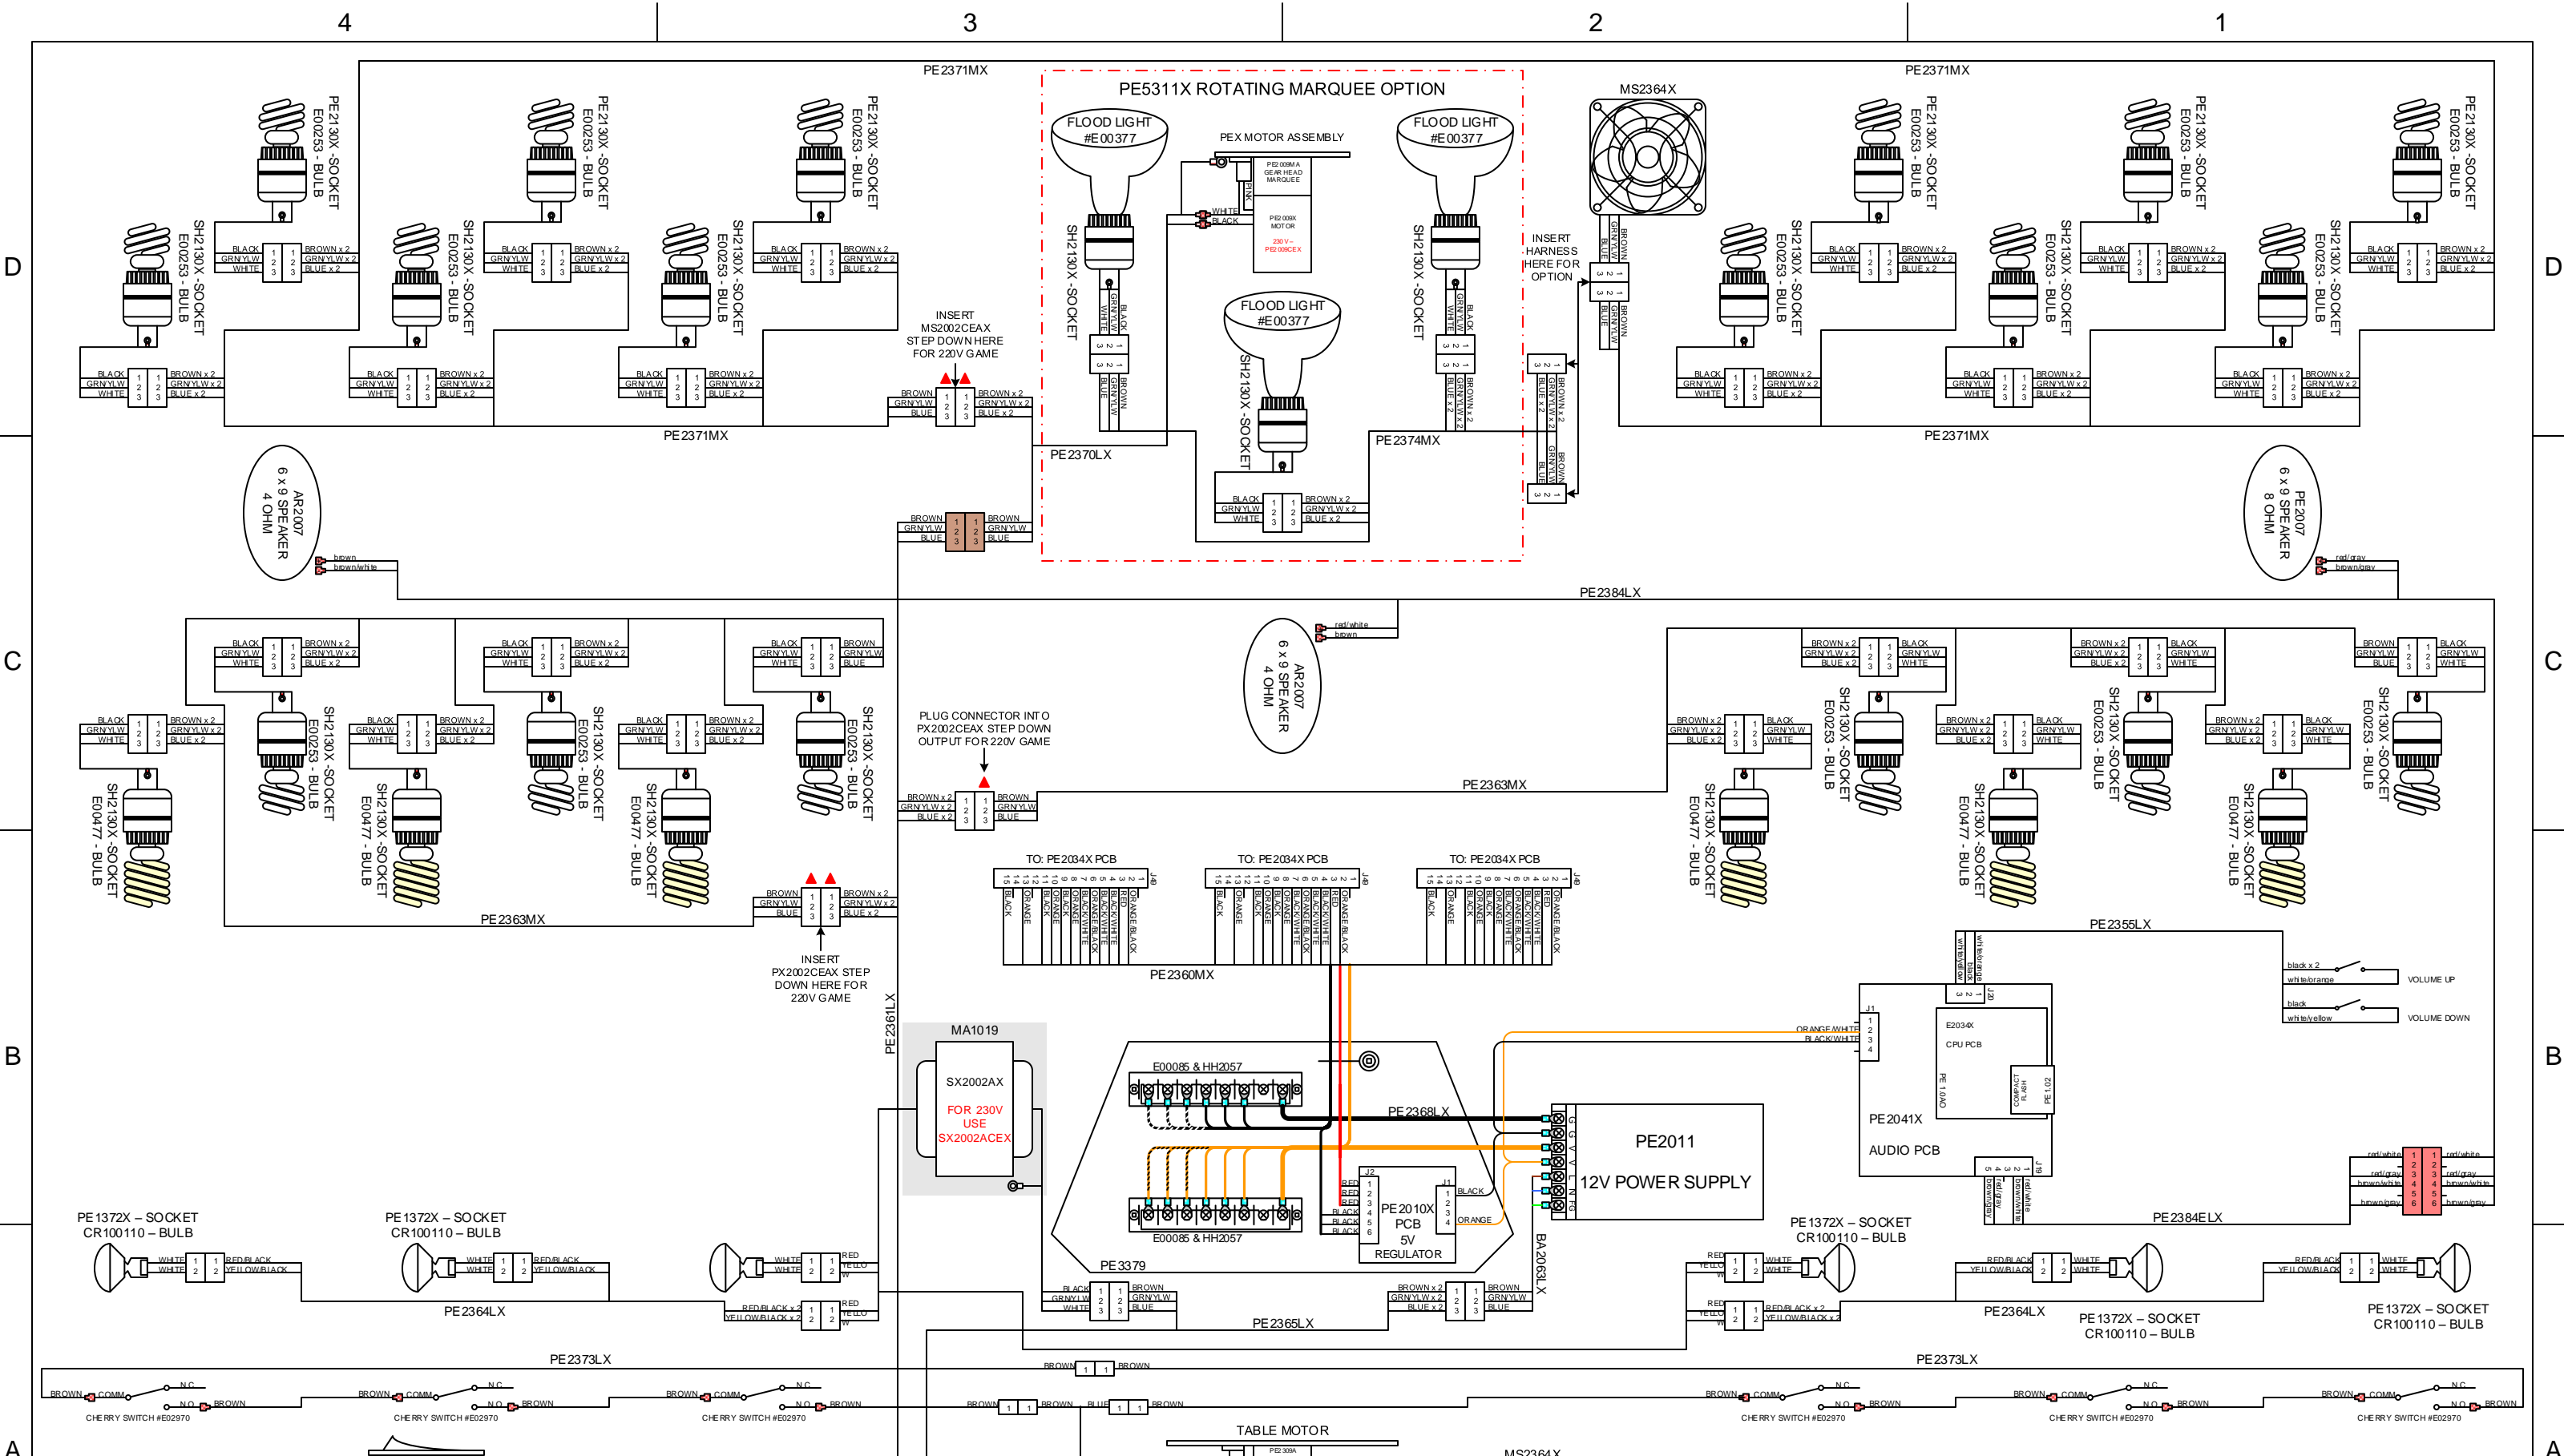

LEFT PLAYER STATION

RIGHT PLAYER STATION

PE2008X - WHEEL MECHANISM ASSEMBLY

PE2008X - WHEEL MECHANISM ASSEMBLY

BONUS WHEEL COVER

BONUS WHEEL COVER

- TO:
 1. PE3330X - PLINKO PLAYFIELD
 2. PE3332X - SAFECRACKERS PLAYFIELD
 3. PE3334X - CLIFFHANGERS PLAYFIELD

- TO:
 1. PE3330X - PLINKO PLAYFIELD
 2. PE3332X - SAFECRACKERS PLAYFIELD
 3. PE3334X - CLIFFHANGERS PLAYFIELD

SEE APPENDIX A

SEE APPENDIX A

TO: PE3379X POWER DISTRIBUTION PANEL

TITLE	PE1300X - THE PRICE IS RIGHT 6 PLAYER PUSHER	
DESCRIPTION	MAIN LOGIC SCHEMATIC x 3 CLIFFHANGERS / PLINKO / SAFECRACKERS	FILENAME PE1300X SYSTEM SCHEMATIC.VSD
DATE	9/15/08	DRAWN BY NBRANCATO
REVISED	5/2/16	PAGE 1 OF 3

TITLE	PE1300X - THE PRICE IS RIGHT 6 PLAYER PUSHER		
DESCRIPTION	POWER DISTRIBUTION BACKGROUND AUDIO	FILENAME	PE1300X SYSTEM SCHEMATIC.VSD
DATE	9/15/08	REVISED	5/2/16
		PAGE	2 OF 3
		DRAWN BY	NBRANCATO

D

C

B

A

2

1

TITLE PE1300X - THE PRICE IS RIGHT 6 PLAYER PUSHER

DESCRIPTION APPENDIX A
PLAYFIELDS