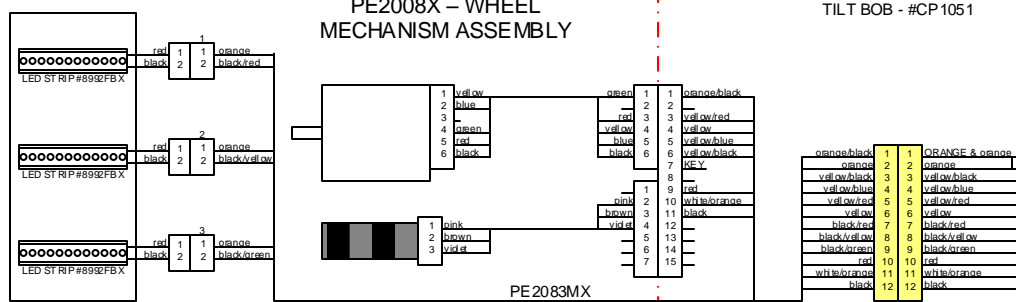

LEFT PLAYER STATION

RIGHT PLAYER STATION

PE2008X - WHEEL MECHANISM ASSEMBLY

PE2008X - WHEEL MECHANISM ASSEMBLY

BONUS WHEEL COVER

BONUS WHEEL COVER

- TO:
 1. PE3330X - PLINKO PLAYFIELD
 2. PE3332X - SAFECRACKERS PLAYFIELD
 3. PE3334X - CLIFFHANGERS PLAYFIELD

- TO:
 1. PE3330X - PLINKO PLAYFIELD
 2. PE3332X - SAFECRACKERS PLAYFIELD
 3. PE3334X - CLIFFHANGERS PLAYFIELD

SEE APPENDIX A

SEE APPENDIX A

TO: PE3379X POWER DISTRIBUTION PANEL

TITLE	PE1300X - THE PRICE IS RIGHT 6 PLAYER PUSHER	
DESCRIPTION	MAIN LOGIC SCHEMATIC x 3 CLIFFHANGERS / PLINKO / SAFECRACKERS	FILENAME PE1300X SYSTEM SCHEMATIC.VSD
DATE	9/15/08	DRAWN BY NBRANCATO
REVISED	5/2/16	PAGE 1 OF 3

TITLE	PE1300X - THE PRICE IS RIGHT 6 PLAYER PUSHER		
DESCRIPTION	POWER DISTRIBUTION BACKGROUND AUDIO	FILENAME	PE1300X SYSTEM SCHEMATIC.VSD
DATE	9/15/08	REVISED	5/2/16
		PAGE	2 OF 3
		DRAWN BY	NBRANCATO