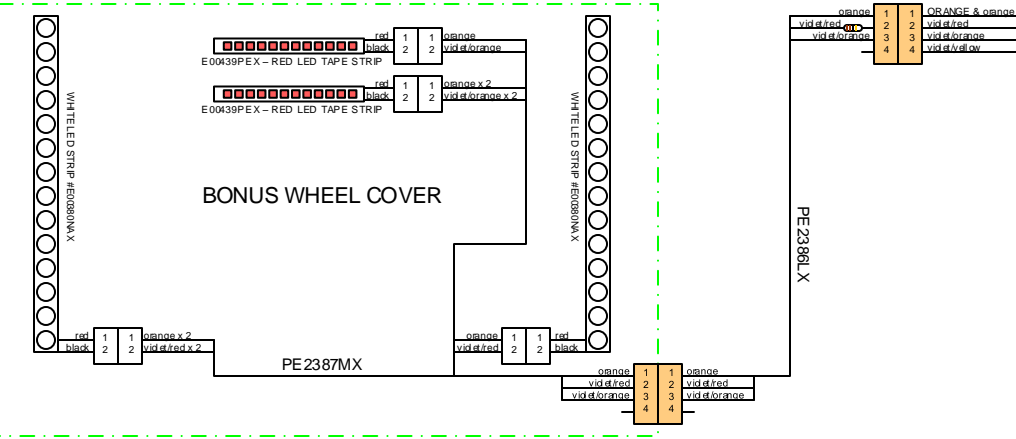

LEFT PLAYER STATION

RIGHT PLAYER STATION

PE2008X - WHEEL MECHANISM ASSEMBLY

PE2008X - WHEEL MECHANISM ASSEMBLY

BONUS WHEEL COVER

BONUS WHEEL COVER

- TO:
 1. PE3330X - PLINKO PLAYFIELD
 2. PE3332X - SAFECRACKERS PLAYFIELD
 3. PE3334X - CLIFFHANGERS PLAYFIELD

- TO:
 1. PE3330X - PLINKO PLAYFIELD
 2. PE3332X - SAFECRACKERS PLAYFIELD
 3. PE3334X - CLIFFHANGERS PLAYFIELD

SEE APPENDIX A

SEE APPENDIX A

TO: PE3379X POWER DISTRIBUTION PANEL

TITLE	PE1300X - THE PRICE IS RIGHT 6 PLAYER PUSHER	
DESCRIPTION	MAIN LOGIC SCHEMATIC x 3 CLIFFHANGERS / PLINKO / SAFECRACKERS	FILENAME PE1300X SYSTEM SCHEMATIC.VSD
DATE	9/15/08	DRAWN BY NBRANCATO
REVISED	5/2/16	PAGE 1 OF 3

TITLE	PE1300X - THE PRICE IS RIGHT 6 PLAYER PUSHER		
DESCRIPTION	POWER DISTRIBUTION BACKGROUND AUDIO	FILENAME	PE1300X SYSTEM SCHEMATIC.VSD
DATE	9/15/08	REVISED	5/2/16
		PAGE	2 OF 3
		DRAWN BY	NBRANCATO