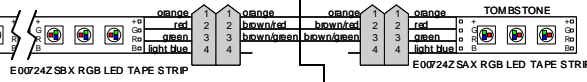

4

3

2

1

ZS205IHx

STATION 9

STATION 5

D

D

C

C

B

B

A

A

FOR 230V GAMES, CHANGE FUSE TO 4A