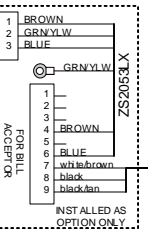

4

3

2

1

ZS205IHx

STATION 9

STATION 5

D

D

C

C

B

B

A

A

FOR 230V GAMES, CHANGE FUSE TO 4A