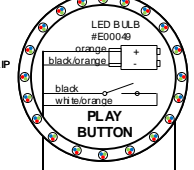

4

3

2

1

ZS205IHx

STATION 9

STATION 5

D

D

C

C

B

B

A

A

FOR 230V GAMES, CHANGE FUSE TO 4A