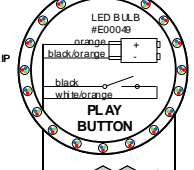

4

3

2

1

ZS205IHx

STATION 9

STATION 5

D

D

C

C

B

B

A

A

FOR 230V GAMES, CHANGE FUSE TO 4A