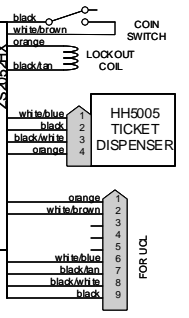

4

3

2

1

ZS205IHx

STATION 9

STATION 5

D

D

C

C

B

B

A

A

FOR 230V GAMES, CHANGE FUSE TO 4A