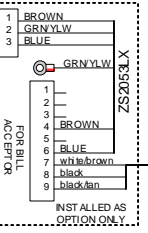

4

3

2

1

ZS205IHx

STATION 9

STATION 5

D

D

C

C

B

B

A

A

FOR 230V GAMES, CHANGE FUSE TO 4A