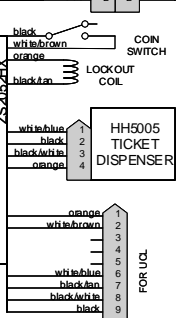

4

3

2

1

ZS205IHx

STATION 9

STATION 5

D

D

C

C

B

B

A

A

FOR 230V GAMES, CHANGE FUSE TO 4A