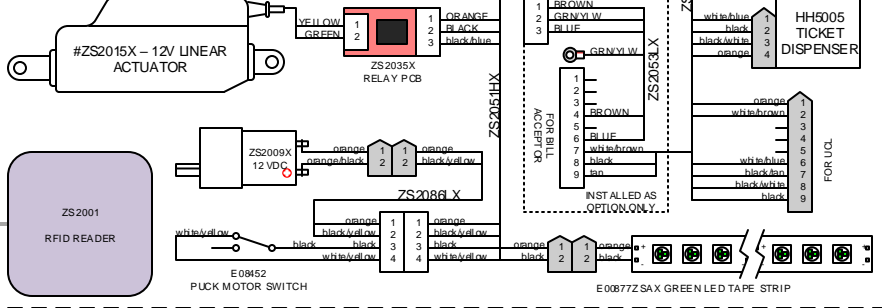

B

B

A

A

4

3

2

1

STATION 9

STATION 5

STATION 4

FOR 230V GAMES, CHANGE FUSE TO 4A