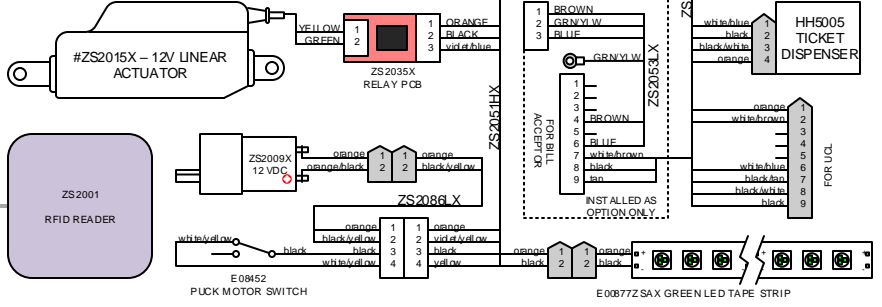

B

B

A

A

4

3

2

1

STATION 9

STATION 5

STATION 4

FOR 230V GAMES, CHANGE FUSE TO 4A