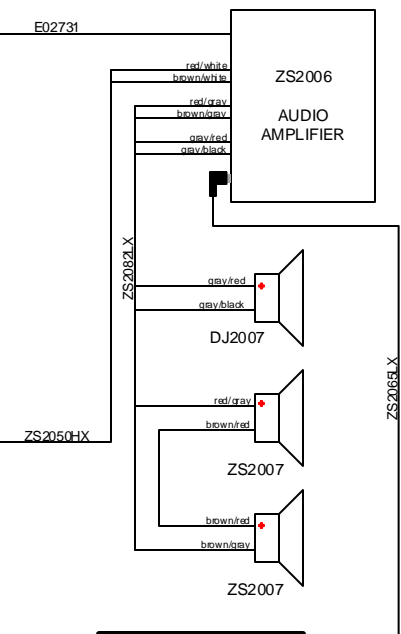

B

B

A

A

4

3

2

1

STATION 9

STATION 5

STATION 4

FOR 230V GAMES, CHANGE FUSE TO 4A