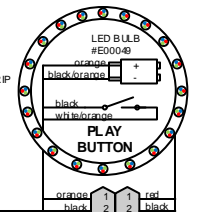

B

B

A

A

4

3

2

1

STATION 9

STATION 5

STATION 4

FOR 230V GAMES, CHANGE FUSE TO 4A