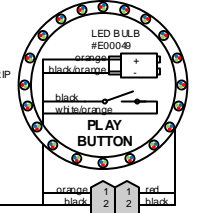

B

B

A

A

4

3

2

1

STATION 9

STATION 5

STATION 4

FOR 230V GAMES, CHANGE FUSE TO 4A