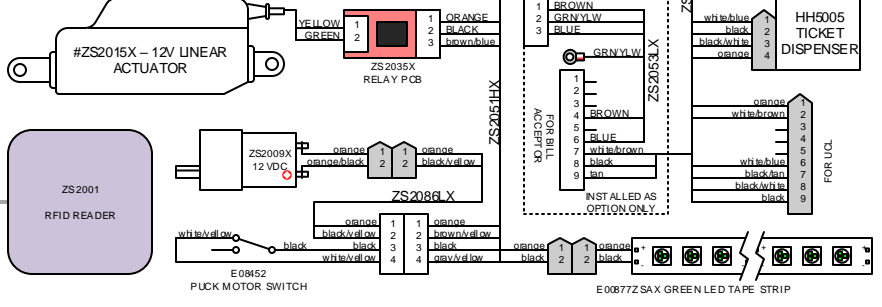

B

B

A

A

4

3

2

1

STATION 9

STATION 5

STATION 4

FOR 230V GAMES, CHANGE FUSE TO 4A