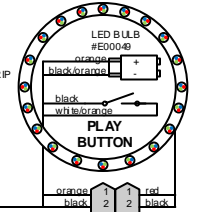

B

B

A

A

4

3

2

1

STATION 9

STATION 5

STATION 4

FOR 230V GAMES, CHANGE FUSE TO 4A