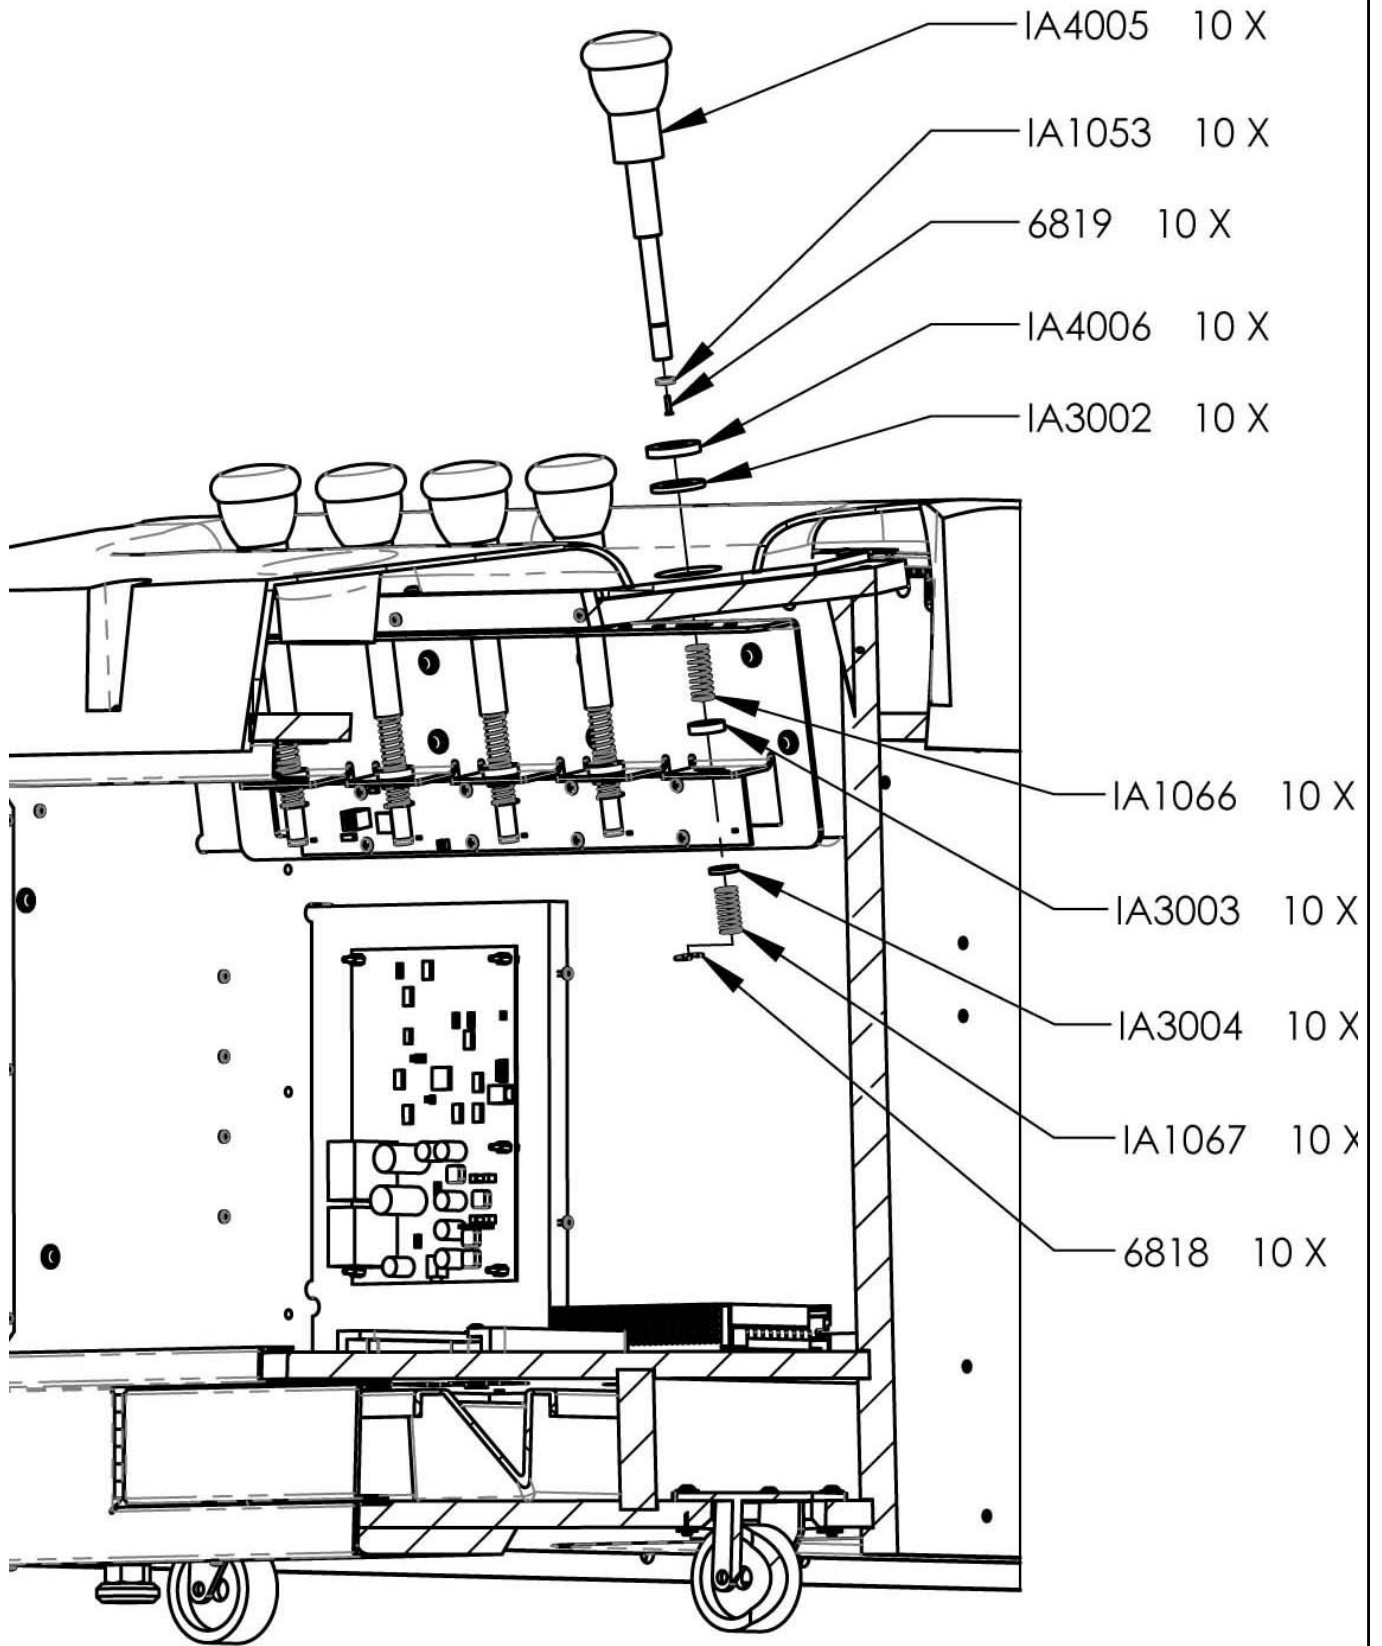

Acorn Assemblies

It is important when working with the acorns that the proper washers are used in the correct places as they protect the bearings from being damaged over time when continually being hit with the mallet.

Acorn Assemblies

Spares:

AR2007	Speaker (6x9)
E00382	Bulb CF 27W
IA7030	Scrat marquee top
MON22LG	Marquee monitor 22" LG wide DVI
BX2000IAX	Ice Age computer w/power adaptor
BX2034X	Rio I/O board
E00474	DVI-D M/M 6' cable
E00599	6' USB A/B cable
E00613	HD15 VGA to 2 HD15 VGA adaptor (for marquee)
5014	45 lock
HH5005CL	Ticket Dispenser
IA1012-P802	Coin funnel
IA1053	Acorn magnet
IA1066	Upper spring
IA1067	Lower spring
IA2010	+12vdc 10 amp power supply
IA2014	Dongle
IA2039X	Hall effect sensor (hit sensor). Dips determine player.
IA2364X	DC fan assembly
IA2090X	Restore Disk for Ice Age
IA3028	Monitor cover glass
IA4010X	Mallet
MON42LCD	42" LCD monitor
PH2007X	6 Amp power mod
E00418IAAX	Crack LED lighting strip
E00418IAX	Under Snow Lighting
E004141IAX	Blue Acorn LED strips
CC3012	Bottom Coin drawer

Graphics

IA7000	Side decal Left
IA7001	Side Decal Right
IA7004	Playfield Panel
IA7005	Coin Door Decal
IA7006	Cash Box Door Decal
IA7007	Coin Mech Plate Decal
IA7030	Scrat (Squirrel)
IA7036	Inside Letter "A"