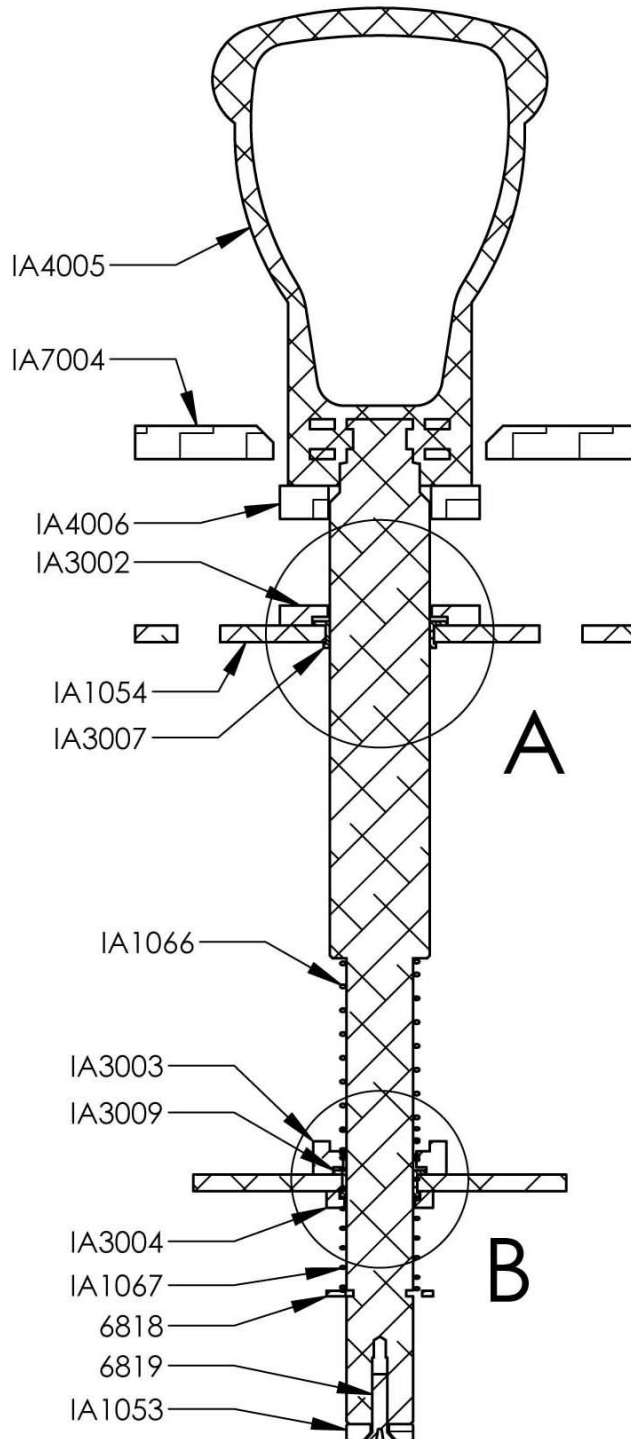

Acorn Assemblies

It is important when working with the acorns that the proper washers are used in the correct places as they protect the bearings from being damaged over time when continually being hit with the mallet.

Acorn Assemblies

Spares:

AR2007	Speaker (6x9)
E00382	Bulb CF 27W
IA7030	Scrat marquee top
MON22LG	Marquee monitor 22" LG wide DVI
BX2000IAX	Ice Age computer w/power adaptor
BX2034X	Rio I/O board
E00474	DVI-D M/M 6' cable
E00599	6' USB A/B cable
E00613	HD15 VGA to 2 HD15 VGA adaptor (for marquee)
5014	45 lock
HH5005CL	Ticket Dispenser
IA1012-P802	Coin funnel
IA1053	Acorn magnet
IA1066	Upper spring
IA1067	Lower spring
IA2010	+12vdc 10 amp power supply
IA2014	Dongle
IA2039X	Hall effect sensor (hit sensor). Dips determine player.
IA2364X	DC fan assembly
IA2090X	Restore Disk for Ice Age
IA3028	Monitor cover glass
IA4010X	Mallet
MON42LCD	42" LCD monitor
PH2007X	6 Amp power mod
E00418IAAX	Crack LED lighting strip
E00418IAX	Under Snow Lighting
E004141IAX	Blue Acorn LED strips
CC3012	Bottom Coin drawer

Graphics

IA7000	Side decal Left
IA7001	Side Decal Right
IA7004	Playfield Panel
IA7005	Coin Door Decal
IA7006	Cash Box Door Decal
IA7007	Coin Mech Plate Decal
IA7030	Scrat (Squirrel)
IA7036	Inside Letter "A"