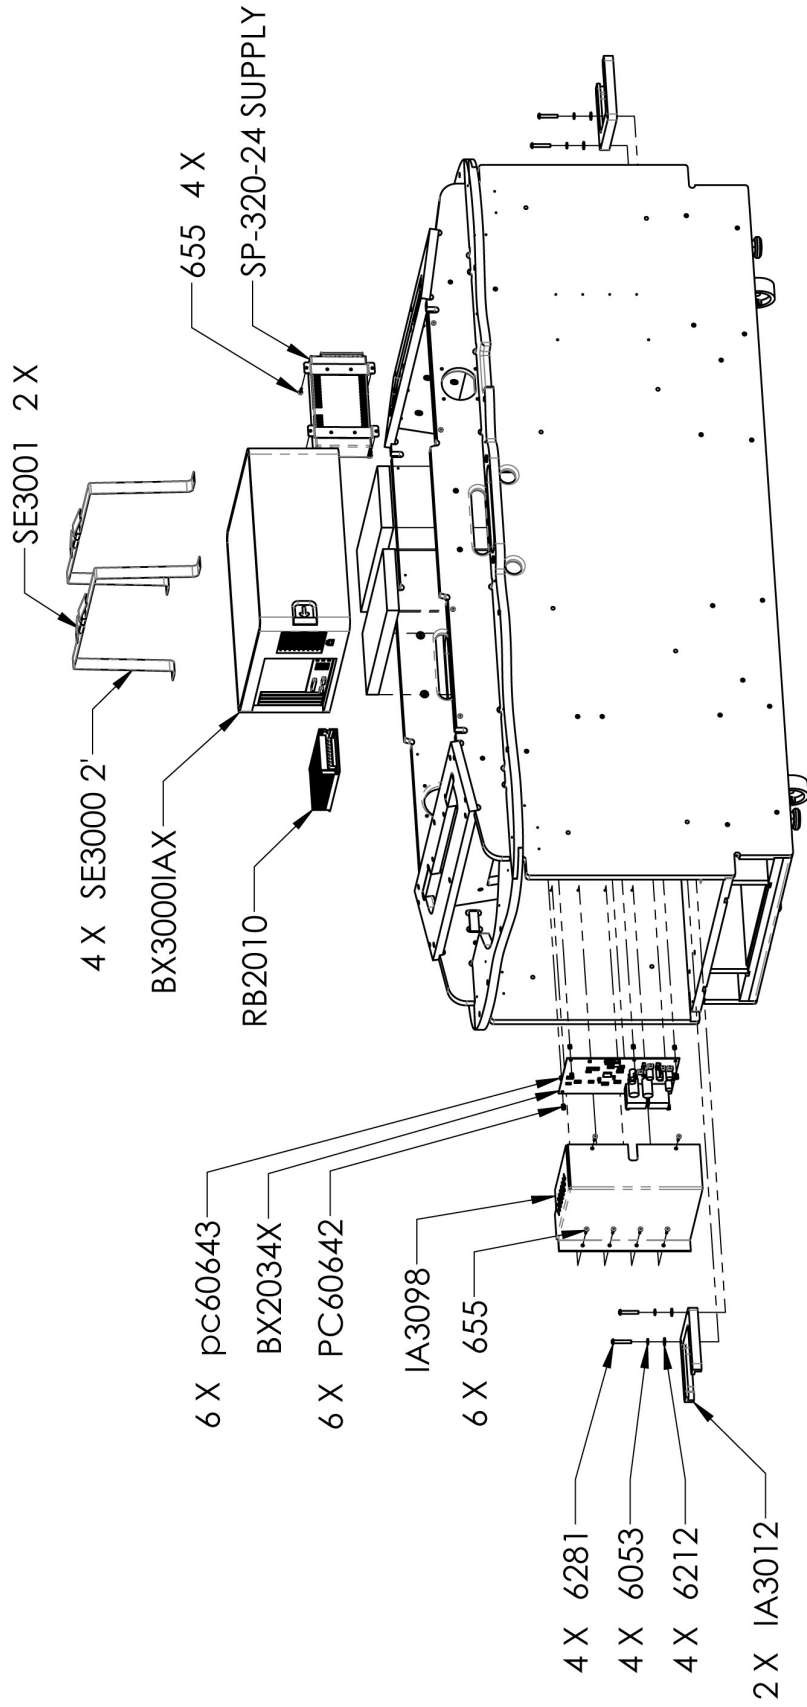

Acorn Assemblies

It is important when working with the acorns that the proper washers are used in the correct places as they protect the bearings from being damaged over time when continually being hit with the mallet.

Acorn Assemblies

Spares:

AR2007	Speaker (6x9)
E00382	Bulb CF 27W
IA7030	Scrat marquee top
MON22LG	Marquee monitor 22" LG wide DVI
BX2000IAX	Ice Age computer w/power adaptor
BX2034X	Rio I/O board
E00474	DVI-D M/M 6' cable
E00599	6' USB A/B cable
E00613	HD15 VGA to 2 HD15 VGA adaptor (for marquee)
5014	45 lock
HH5005CL	Ticket Dispenser
IA1012-P802	Coin funnel
IA1053	Acorn magnet
IA1066	Upper spring
IA1067	Lower spring
IA2010	+12vdc 10 amp power supply
IA2014	Dongle
IA2039X	Hall effect sensor (hit sensor). Dips determine player.
IA2364X	DC fan assembly
IA2090X	Restore Disk for Ice Age
IA3028	Monitor cover glass
IA4010X	Mallet
MON42LCD	42" LCD monitor
PH2007X	6 Amp power mod
E00418IAAX	Crack LED lighting strip
E00418IAX	Under Snow Lighting
E004141IAX	Blue Acorn LED strips
CC3012	Bottom Coin drawer

Graphics

IA7000	Side decal Left
IA7001	Side Decal Right
IA7004	Playfield Panel
IA7005	Coin Door Decal
IA7006	Cash Box Door Decal
IA7007	Coin Mech Plate Decal
IA7030	Scrat (Squirrel)
IA7036	Inside Letter "A"