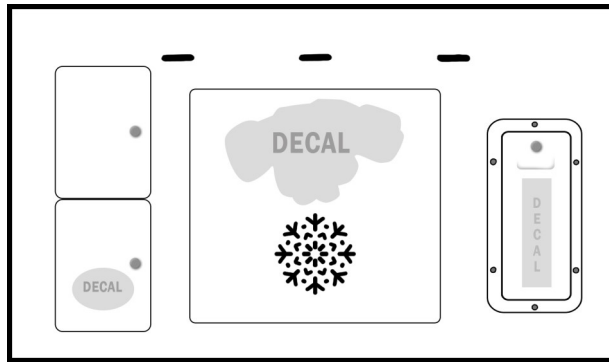

Snowball Toss Door Options

BL1200DRCX

Blank Door—card reader ready. Physical tickets come standard with the game. For customers that use e-tickets please remove the ticket option

BL1200TDNX—removes ticket bins and ticket dispensers

BL1200X

Two coin mechs and physical tickets.

BL1200TDNX—removes ticket bins and ticket dispensers

BL1200DRDAX

Single Coin Mech and **DBV READY**. Physical tickets included. Card reader can be mounted on the top panel

BL1200TDNX—removes ticket bins and ticket dispensers

BL1200DRDBX

Single Coin Mech and **DBV INSTALLED**. Physical tickets included. Card reader can be mounted on the top panel

BL1200DRBX

Single coin mech and physical tickets

BL1200TDNX—removes ticket bins and ticket dispensers