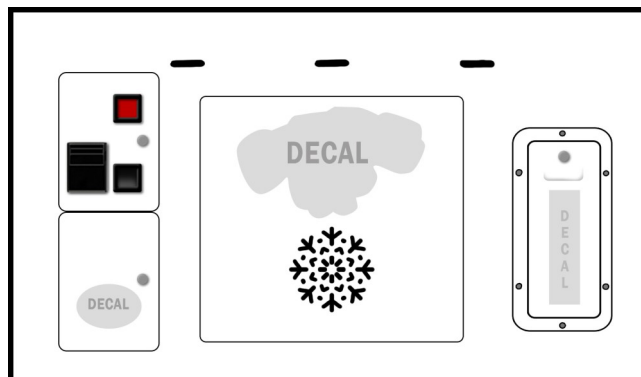

Snowball Toss Door Options

BL1200DRCX

Blank Door—card reader ready. Physical tickets come standard with the game. For customers that use e-tickets please remove the ticket option

BL1200TDNX—removes ticket bins and ticket dispensers

BL1200X

Two coin mechs and physical tickets.

BL1200TDNX—removes ticket bins and ticket dispensers

BL1200DRDAX

Single Coin Mech and **DBV READY**. Physical tickets included. Card reader can be mounted on the top panel

BL1200TDNX—removes ticket bins and ticket dispensers

BL1200DRDBX

Single Coin Mech and **DBV INSTALLED**. Physical tickets included. Card reader can be mounted on the top panel

BL1200DRBX

Single coin mech and physical tickets