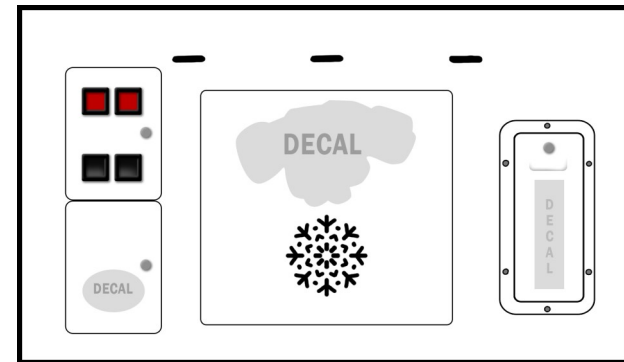

Snowball Toss Door Options

BL1200DRCX

Blank Door—card reader ready. Physical tickets come standard with the game. For customers that use e-tickets please remove the ticket option

BL1200TDNX—removes ticket bins and ticket dispensers

BL1200X

Two coin mechs and physical tickets.

BL1200TDNX—removes ticket bins and ticket dispensers

BL1200DRDAX

Single Coin Mech and **DBV READY**. Physical tickets included. Card reader can be mounted on the top panel

BL1200TDNX—removes ticket bins and ticket dispensers

BL1200DRDBX

Single Coin Mech and **DBV INSTALLED**. Physical tickets included. Card reader can be mounted on the top panel

BL1200DRBX

Single coin mech and physical tickets

BL1200TDNX—removes ticket bins and ticket dispensers