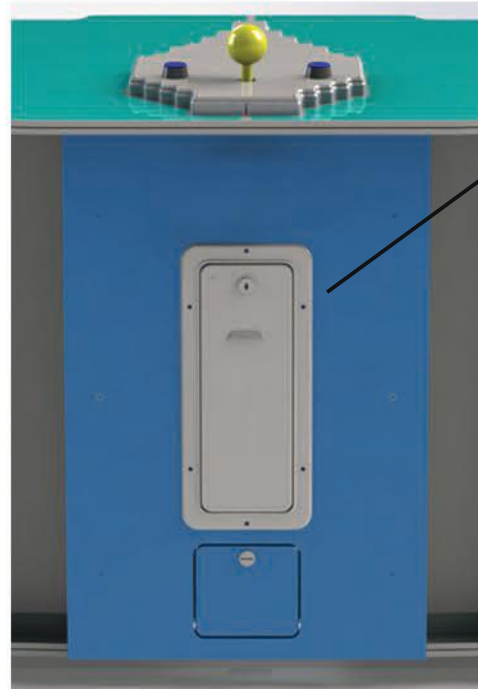

CARD READER/PAPER TICKETS

FOR CUSTOMERS SUCH AS KALAHARI THAT USE A CARD READER SYSTEM AND USE PHYSICAL TICKETS

CE1000 DRTX