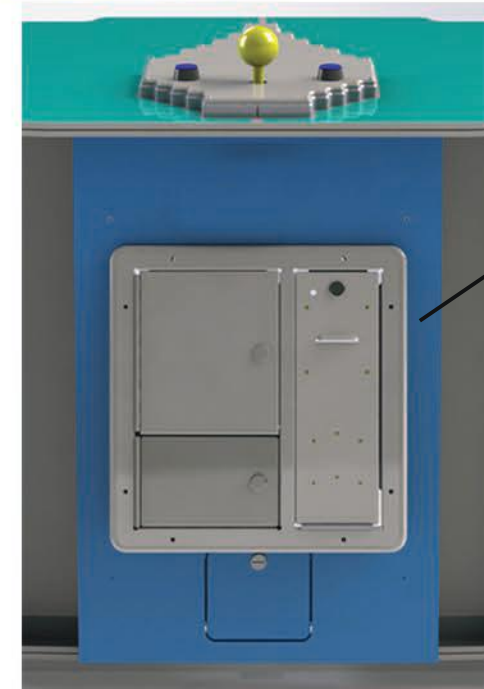

## TRIPLE BLANK DOOR

FOR CUSTOMERS THAT DO NOT HAVE A DESTINATION OR THE GAME MAY CHANGE LOCATIONS OFTEN. THIS TYPE OF DOOR CAN ACCOMMODATE CARD READERS AND COIN MECHS AS WELL AS DISPENSE TICKETS. IF CUSTOMER NEEDS PHYSICAL TICKETS ADD OPTION CE1000 TDCX