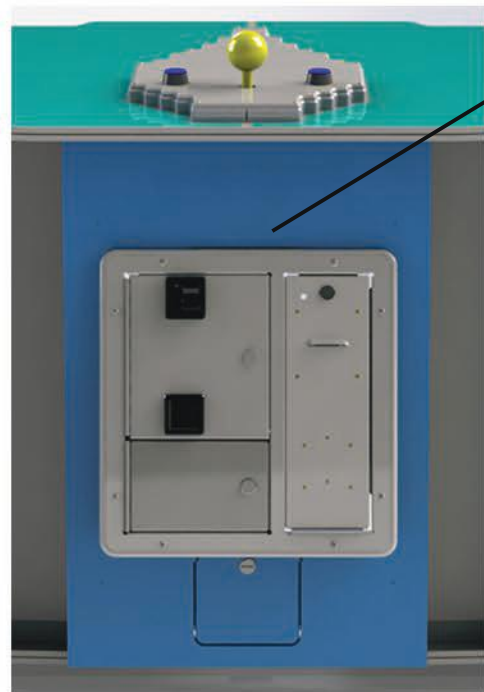

COIN DOOR SINGLE MECH

FOR CUSTOMERS THAT USE COINS, TO CREDIT THE GAME. IF CUSTOMER NEEDS PHYSICAL TICKETS ADD OPTION CE1000 TDCX

CE1000 DRBX
ADD CE1000 TDCX FOR TICKETS