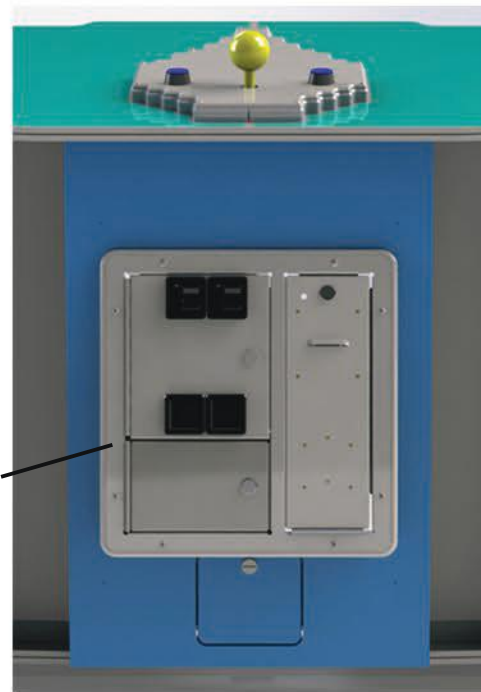

## TRIPLE BLANK DOOR

FOR CUSTOMERS THAT DO NOT HAVE A DESTINATION OR THE GAME MAY CHANGE LOCATIONS OFTEN. THIS TYPE OF DOOR CAN ACCOMMODATE CARD READERS AND COIN MECHS AS WELL AS DISPENSE TICKETS. IF CUSTOMER NEEDS PHYSICAL TICKETS ADD OPTION CE1000 TDCX

## COIN DOOR SINGLE MECH

FOR CUSTOMERS THAT USE COINS, TO CREDIT THE GAME. IF CUSTOMER NEEDS PHYSICAL TICKETS ADD OPTION CE1000 TDCX

**CE1000 DRBX**  
ADD CE1000 TDCX FOR TICKETS