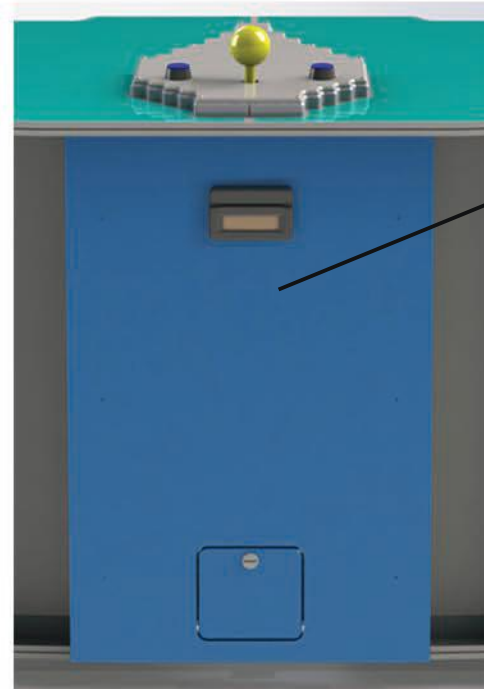

CENTIPEDE DOOR OPTIONS

CARD READER/E-TICKETS

FOR CUSTOMERS SUCH AS DAVE AND BUSTERS THAT USE A CARD READER SYSTEM AND DO NOT HAVE PHYSICAL TICKETS

CE1000 DREX