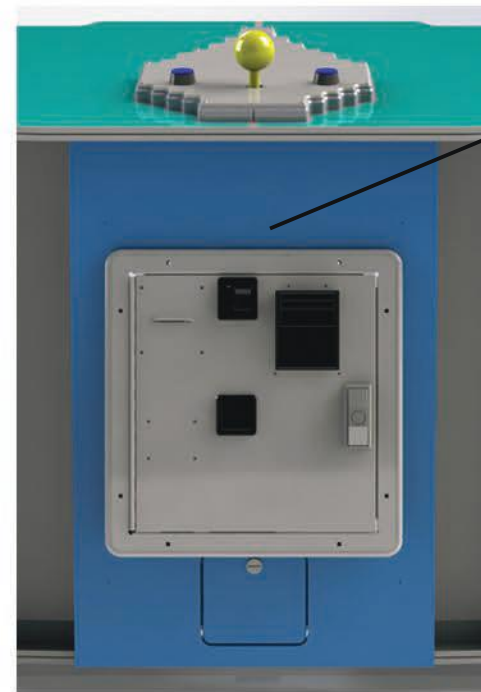

## TRIPLE BLANK DOOR

FOR CUSTOMERS THAT DO NOT HAVE A DESTINATION OR THE GAME MAY CHANGE LOCATIONS OFTEN. THIS TYPE OF DOOR CAN ACCOMMODATE CARD READERS AND COIN MECHS AS WELL AS DISPENSE TICKETS. IF CUSTOMER NEEDS PHYSICAL TICKETS ADD OPTION CE1000 TDCX

## COIN DOOR SINGLE MECH

FOR CUSTOMERS THAT USE COINS, TO CREDIT THE GAME. IF CUSTOMER NEEDS PHYSICAL TICKETS ADD OPTION CE1000 TDCX

**CE1000 DRBX**  
ADD CE1000 TDCX FOR TICKETS

## COIN DOOR DOUBLE MECH

FOR CUSTOMERS THAT USE COINS, TO CREDIT THE GAME. IF CUSTOMER NEEDS PHYSICAL TICKETS ADD OPTION CE1000 TDCX

**CE1000 DRAX**  
ADD CE1000 TDCX FOR TICKETS

## DBV DOOR-DBV INSTALLED AND SINGLE COIN MECH

DBV INSTALLED, SINGLE COIN MECH ONLY AVAILABLE. CARD SWIPE CAN BE INSTALLED IF CUSTOMER NEEDS PHYSICAL TICKETS ADD OPTION CE1000 TDCX

**CE1000 DRDBX**  
ADD CE1000 TDCX FOR TICKETS