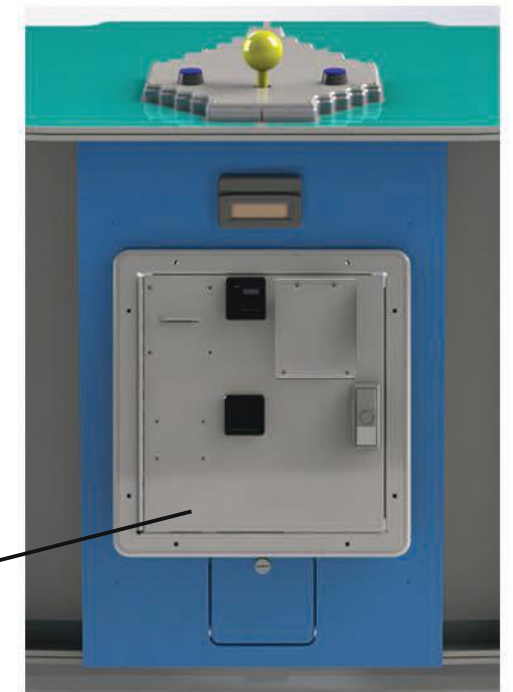

## TRIPLE BLANK DOOR

FOR CUSTOMERS THAT DO NOT HAVE A DESTINATION OR THE GAME MAY CHANGE LOCATIONS OFTEN. THIS TYPE OF DOOR CAN ACCOMMODATE CARD READERS AND COIN MECHS AS WELL AS DISPENSE TICKETS. IF CUSTOMER NEEDS PHYSICAL TICKETS ADD OPTION CE1000 TDCX

## COIN DOOR DOUBLE MECH

FOR CUSTOMERS THAT USE COINS, TO CREDIT THE GAME. IF CUSTOMER NEEDS PHYSICAL TICKETS ADD OPTION CE1000 TDCX

**CE1000 DRAX**  
ADD CE1000 TDCX FOR TICKETS

## DBV DOOR-DBV INSTALLED AND SINGLE COIN MECH

DBV INSTALLED, SINGLE COIN MECH ONLY AVAILABLE. CARD SWIPE CAN BE INSTALLED IF CUSTOMER NEEDS PHYSICAL TICKETS ADD OPTION CE1000 TDCX

**CE1000 DRDBX**  
ADD CE1000 TDCX FOR TICKETS