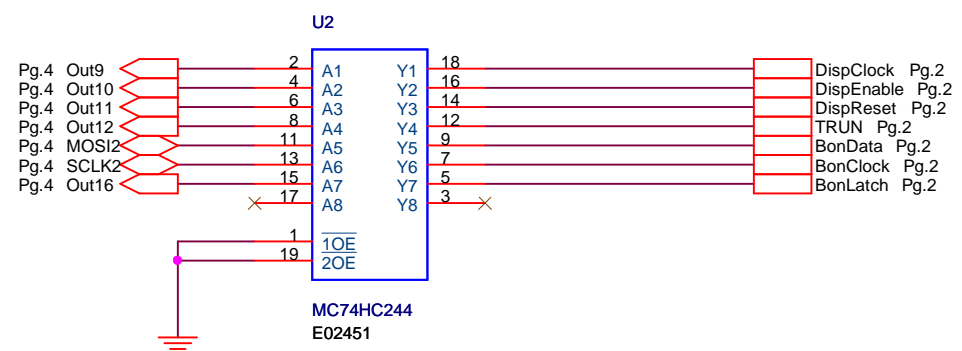

I.C.E. Inc.		
Title 3 Across		
Size A	Document Number NA2034	Rev A
Date: Tuesday, February 05, 2008	Sheet 1	of 7

I.C.E. Inc.		
Title		
3 Across		
Size	Document Number	Rev
B	NA2034	A
Date:	Tuesday, February 05, 2008	Sheet 2 of 7

I.C.E. Inc.		
Title		
3 Across		
Size	Document Number	Rev
A	NA2034	A
Date:	Tuesday, February 05, 2008	Sheet 3 of 7

I.C.E. Inc.		
Title		
3 Across		
Size	Document Number	Rev
B	NA2034	A
Date:	Tuesday, February 05, 2008	Sheet 5 of 7

I.C.E. Inc.		
Title 3 Across		
Size A	Document Number NA2034	Rev A
Date: Tuesday, February 05, 2008	Sheet 6	of 7

I.C.E. Inc.		
Title		
3 Across		
Size	Document Number	Rev
B	NA2034	A
Date:	Tuesday, February 05, 2008	Sheet 7 of 7