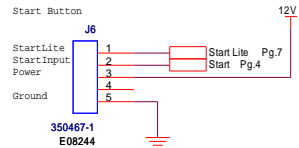

I.C.E. Inc.		
Title		
3 Across		
Size	Document Number	Rev
B	NA2034	A
Date:	Tuesday, February 05, 2008	Sheet 2 of 7