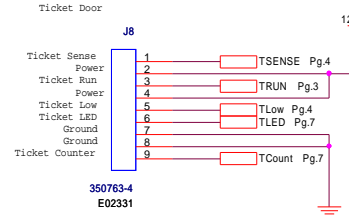

I.C.E. Inc.		
Title		
3 Across		
Size	Document Number	Rev
B	NA2034	A
Date:	Tuesday, February 05, 2008	Sheet 2 of 7