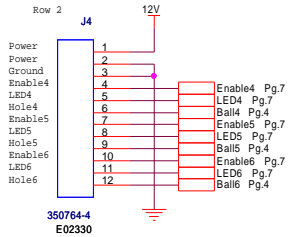

I.C.E. Inc.		
Title		
3 Across		
Size	Document Number	Rev
B	NA2034	A
Date:	Tuesday, February 05, 2008	Sheet 2 of 7