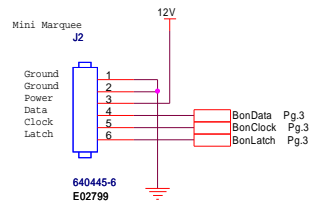

I.C.E. Inc.		
Title		
3 Across		
Size	Document Number	Rev
B	NA2034	A
Date:	Tuesday, February 05, 2008	Sheet 2 of 7