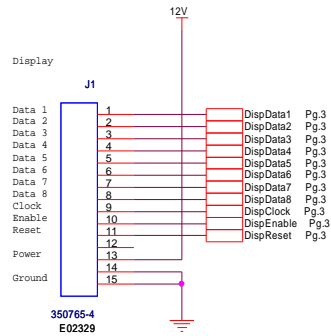

I.C.E. Inc.		
Title 3 Across		
Size A	Document Number NA2034	Rev A
Date: Tuesday, February 05, 2008	Sheet 1	of 7

I.C.E. Inc.		
Title		
3 Across		
Size	Document Number	Rev
B	NA2034	A
Date:	Tuesday, February 05, 2008	Sheet 2 of 7

I.C.E. Inc.		
Title		
3 Across		
Size	Document Number	Rev
A	NA2034	A
Date:	Tuesday, February 05, 2008	Sheet 3 of 7

I.C.E. Inc.		
Title		
3 Across		
Size	Document Number	Rev
B	NA2034	A
Date:	Tuesday, February 05, 2008	Sheet 5 of 7

I.C.E. Inc.		
Title 3 Across		
Size A	Document Number NA2034	Rev A
Date: Tuesday, February 05, 2008	Sheet 6	of 7

I.C.E. Inc.		
Title		
3 Across		
Size	Document Number	Rev
B	NA2034	A
Date:	Tuesday, February 05, 2008	Sheet 7 of 7