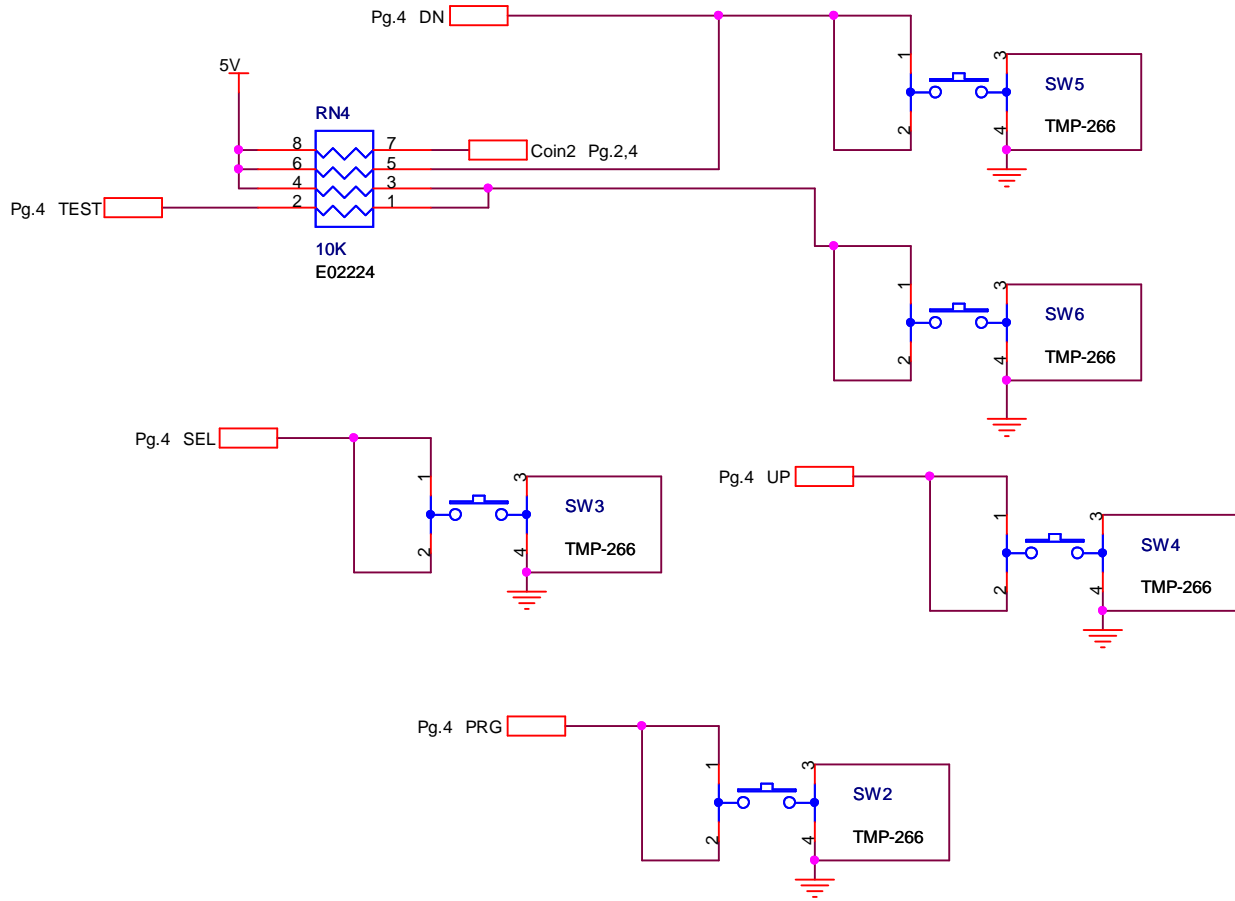

I.C.E. Inc.		
Title 3 Across		
Size A	Document Number NA2034	Rev A
Date: Tuesday, February 05, 2008	Sheet 1	of 7

I.C.E. Inc.		
Title		
3 Across		
Size	Document Number	Rev
B	NA2034	A
Date:	Tuesday, February 05, 2008	Sheet 2 of 7

I.C.E. Inc.		
Title		
3 Across		
Size	Document Number	Rev
A	NA2034	A
Date:	Tuesday, February 05, 2008	Sheet 3 of 7

I.C.E. Inc.		
Title		
3 Across		
Size	Document Number	Rev
B	NA2034	A
Date:	Tuesday, February 05, 2008	Sheet 5 of 7

I.C.E. Inc.		
Title 3 Across		
Size A	Document Number NA2034	Rev A
Date: Tuesday, February 05, 2008	Sheet 6	of 7

I.C.E. Inc.		
Title		
3 Across		
Size	Document Number	Rev
B	NA2034	A
Date:	Tuesday, February 05, 2008	Sheet 7 of 7