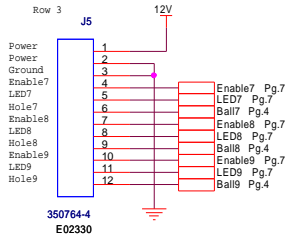

I.C.E. Inc.		
Title		
3 Across		
Size	Document Number	Rev
B	NA2034	A
Date:	Tuesday, February 05, 2008	Sheet 2 of 7