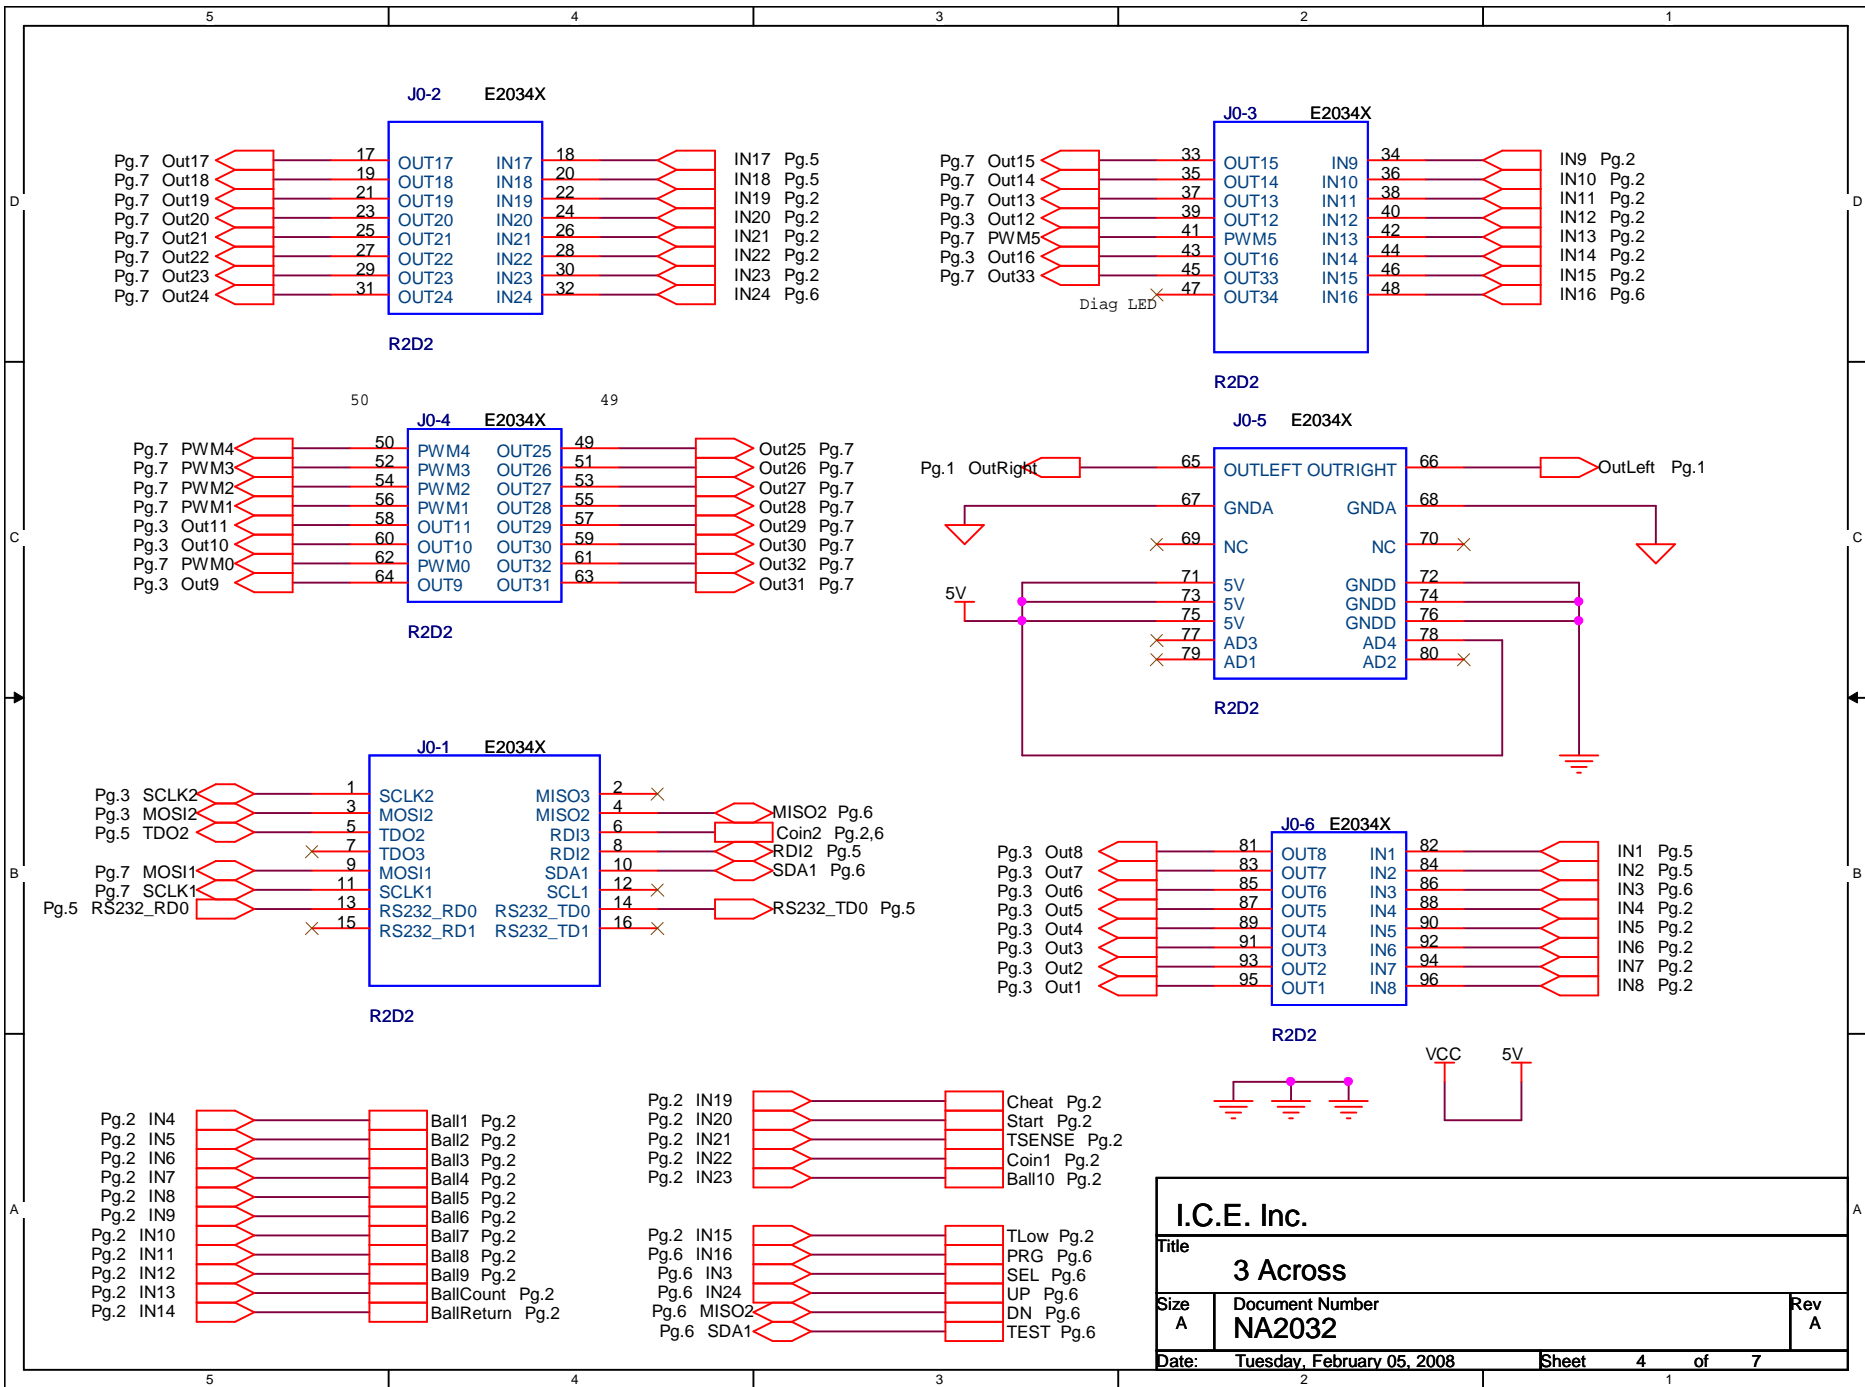

I.C.E. Inc.		
Title 3 Across		
Size A	Document Number NA2034	Rev A
Date: Tuesday, February 05, 2008	Sheet 1	of 7

I.C.E. Inc.		
Title		
3 Across		
Size	Document Number	Rev
B	NA2034	A
Date:	Tuesday, February 05, 2008	Sheet 2 of 7

I.C.E. Inc.		
Title		
3 Across		
Size	Document Number	Rev
A	NA2034	A
Date:	Tuesday, February 05, 2008	Sheet 3 of 7

I.C.E. Inc.		
Title		
3 Across		
Size	Document Number	Rev
B	NA2034	A
Date:	Tuesday, February 05, 2008	Sheet 5 of 7

I.C.E. Inc.		
Title 3 Across		
Size A	Document Number NA2034	Rev A
Date: Tuesday, February 05, 2008	Sheet 6	of 7

I.C.E. Inc.		
Title		
3 Across		
Size	Document Number	Rev
B	NA2034	A
Date:	Tuesday, February 05, 2008	Sheet 7 of 7