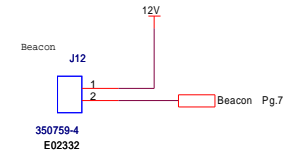

I.C.E. Inc.		
Title 3 Across		
Size A	Document Number NA2034	Rev A
Date: Tuesday, February 05, 2008	Sheet 1	of 7

I.C.E. Inc.		
Title		
3 Across		
Size	Document Number	Rev
B	NA2034	A
Date:	Tuesday, February 05, 2008	Sheet 2 of 7