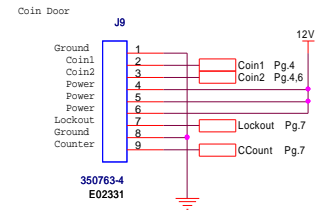

I.C.E. Inc.		
Title		
3 Across		
Size	Document Number	Rev
B	NA2034	A
Date:	Tuesday, February 05, 2008	Sheet 2 of 7