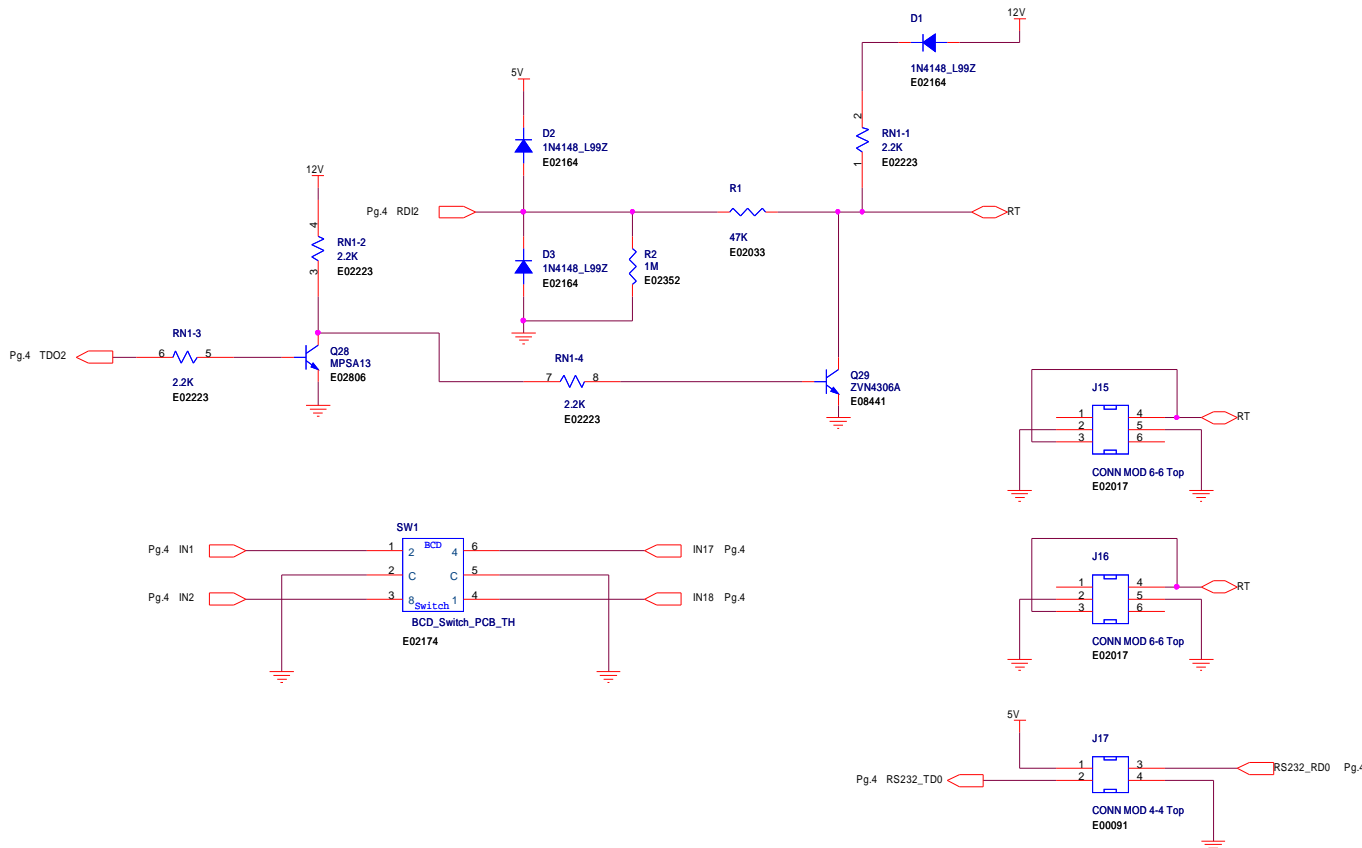

I.C.E. Inc.		
Title 3 Across		
Size A	Document Number NA2034	Rev A
Date: Tuesday, February 05, 2008	Sheet 1	of 7

I.C.E. Inc.		
Title		
3 Across		
Size	Document Number	Rev
B	NA2034	A
Date:	Tuesday, February 05, 2008	Sheet 2 of 7

I.C.E. Inc.		
Title		
3 Across		
Size	Document Number	Rev
A	NA2034	A
Date:	Tuesday, February 05, 2008	Sheet 3 of 7

I.C.E. Inc.		
Title		
3 Across		
Size	Document Number	Rev
B	NA2034	A
Date:	Tuesday, February 05, 2008	Sheet 5 of 7

I.C.E. Inc.		
Title 3 Across		
Size A	Document Number NA2034	Rev A
Date: Tuesday, February 05, 2008	Sheet 6	of 7

I.C.E. Inc.		
Title		
3 Across		
Size	Document Number	Rev
B	NA2034	A
Date:	Tuesday, February 05, 2008	Sheet 7 of 7