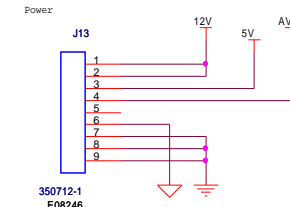

I.C.E. Inc.		
Title		
3 Across		
Size	Document Number	Rev
B	NA2034	A
Date:	Tuesday, February 05, 2008	Sheet 2 of 7