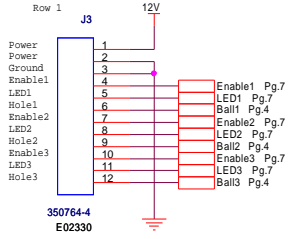

I.C.E. Inc.		
Title		
3 Across		
Size	Document Number	Rev
B	NA2034	A
Date:	Tuesday, February 05, 2008	Sheet 2 of 7