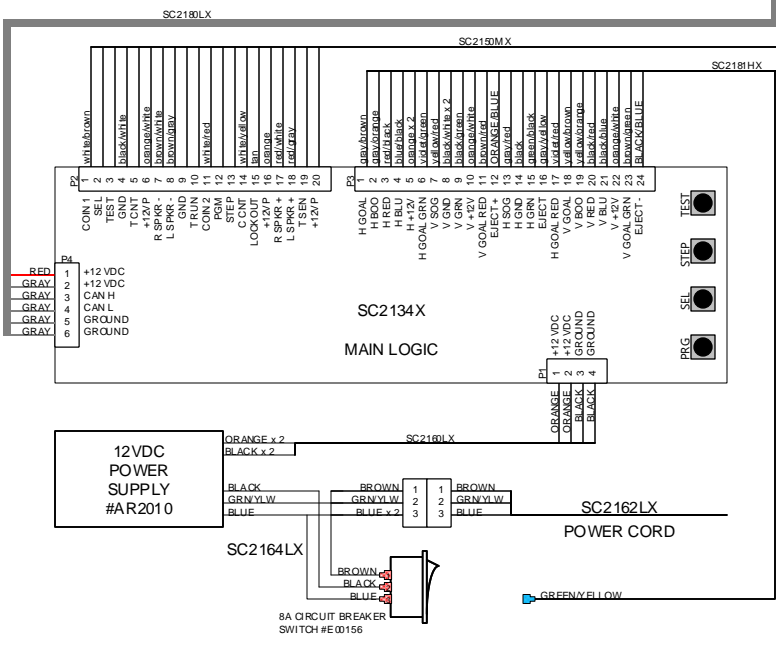

D

C

B

A

D

C

B

A

TITLE	SUPER CHEXX PRO
DESCRIPTION	SC1100X COIN OP SCHEMATIC