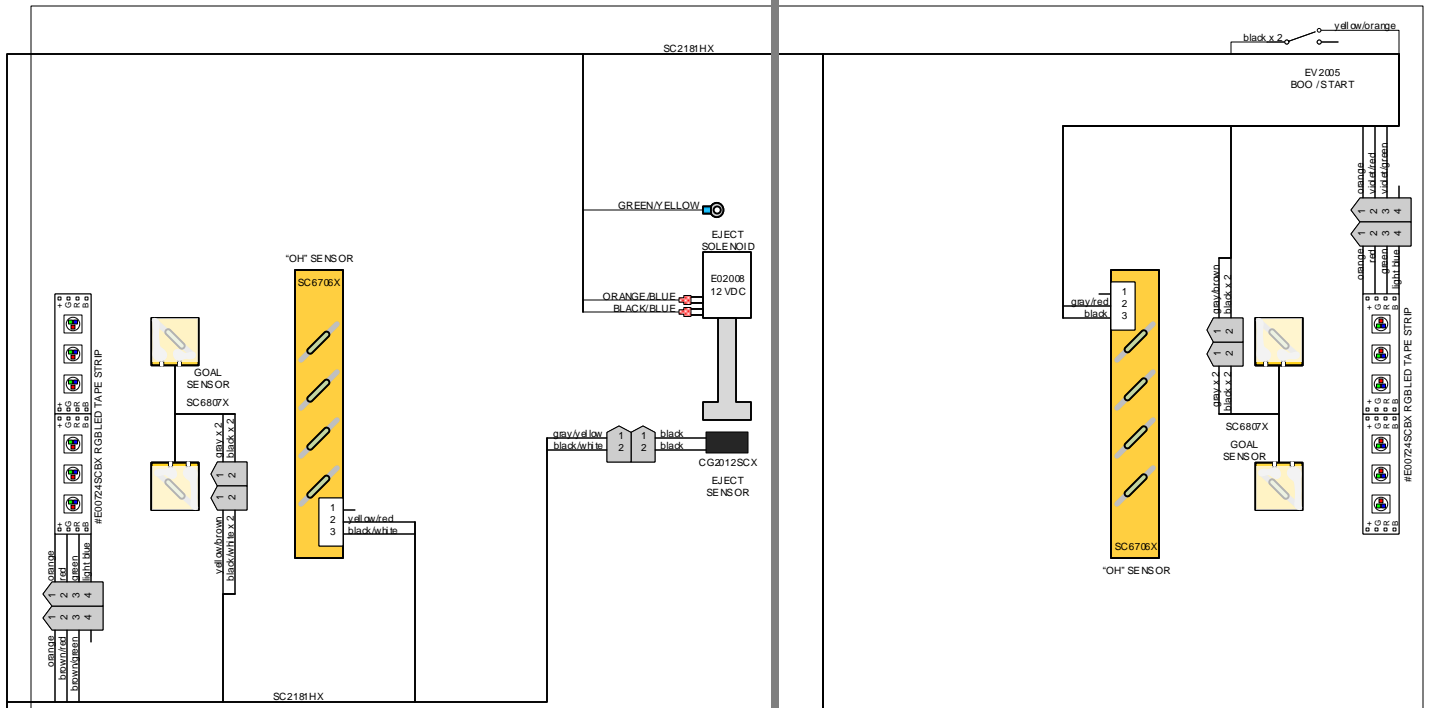

D

C

B

A

D

C

B

A

TITLE	SUPER CHEXX PRO
DESCRIPTION	SC1100X COIN OP SCHEMATIC