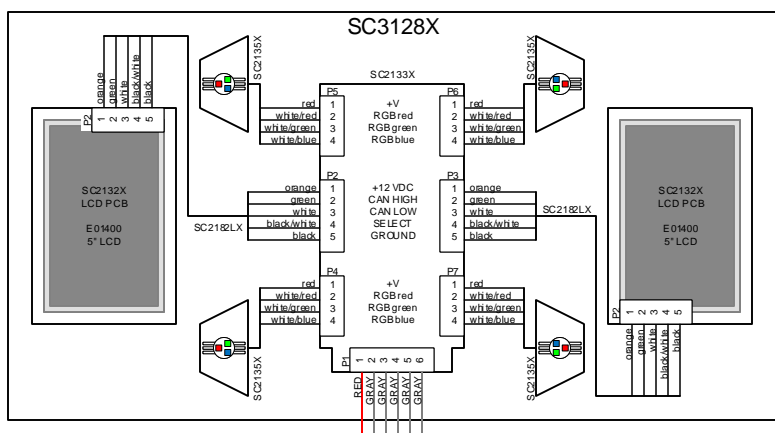

D

C

B

A

D

C

B

A

TITLE	SUPER CHEXX PRO
DESCRIPTION	SC1100X COIN OP SCHEMATIC