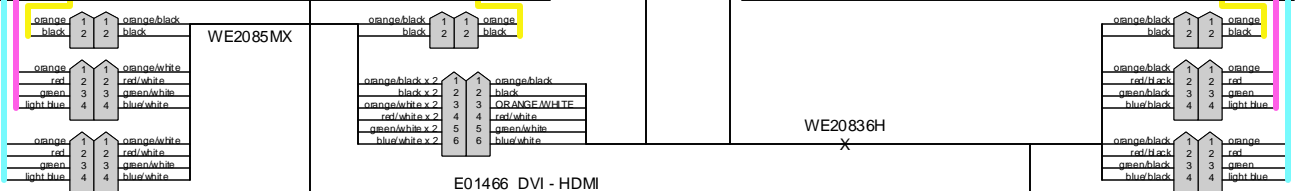

D

C

C

B

B

A

A

FOR 230V GAME
MAIN FUSE IS 3A SLO BLO