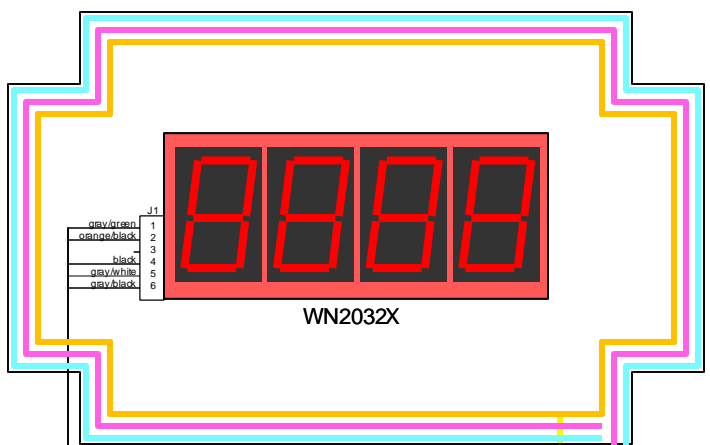

D

C

C

B

B

A

A

FOR 230V GAME
MAIN FUSE IS 3A SLO BLO