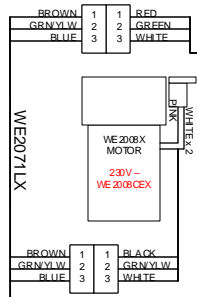

D

C

C

B

B

A

A

FOR 230V GAME
MAIN FUSE IS 3A SLO BLO

4

3

2

1