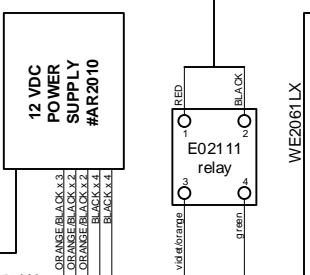

D

C

C

B

B

A

A

FOR 230V GAME
MAIN FUSE IS 3A SLO BLO