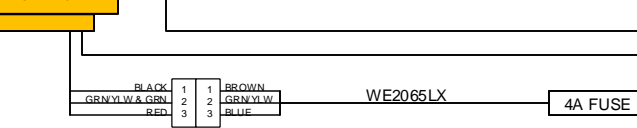

D

C

C

B

B

A

A

FOR 230V GAME
MAIN FUSE IS 3A SLO BLO