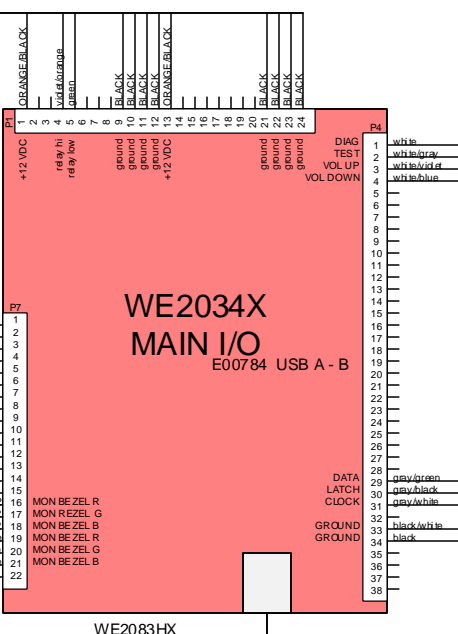

D

C

C

B

B

A

A

FOR 230V GAME
MAIN FUSE IS 3A SLO BLO

4

3

2

1