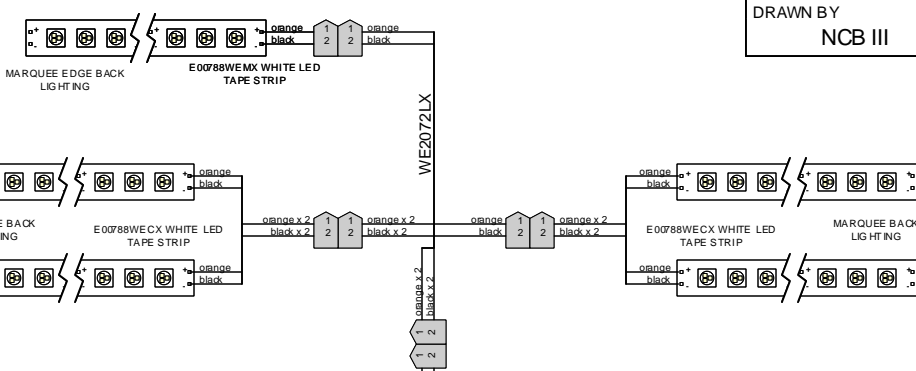

D

C

C

B

B

A

A

FOR 230V GAME
MAIN FUSE IS 3A SLO BLO