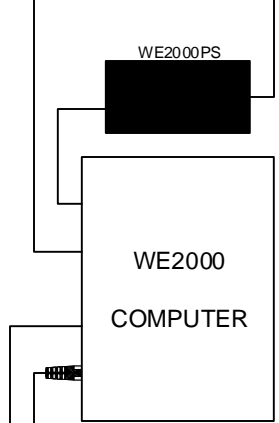

D

C

C

B

B

A

A

FOR 230V GAME
MAIN FUSE IS 3A SLO BLO