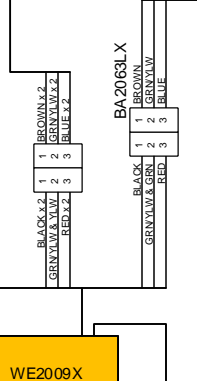

4

3

2

1

TITLE
WE7100X ROTATING MEGA MARQUEE

DRAWN BY
NCB III

REVISED
5/24/18

D

D

C

C

B

B

A

A

FOR 230V GAME
MAIN FUSE IS 3A SLO BLO

4

3

2

1