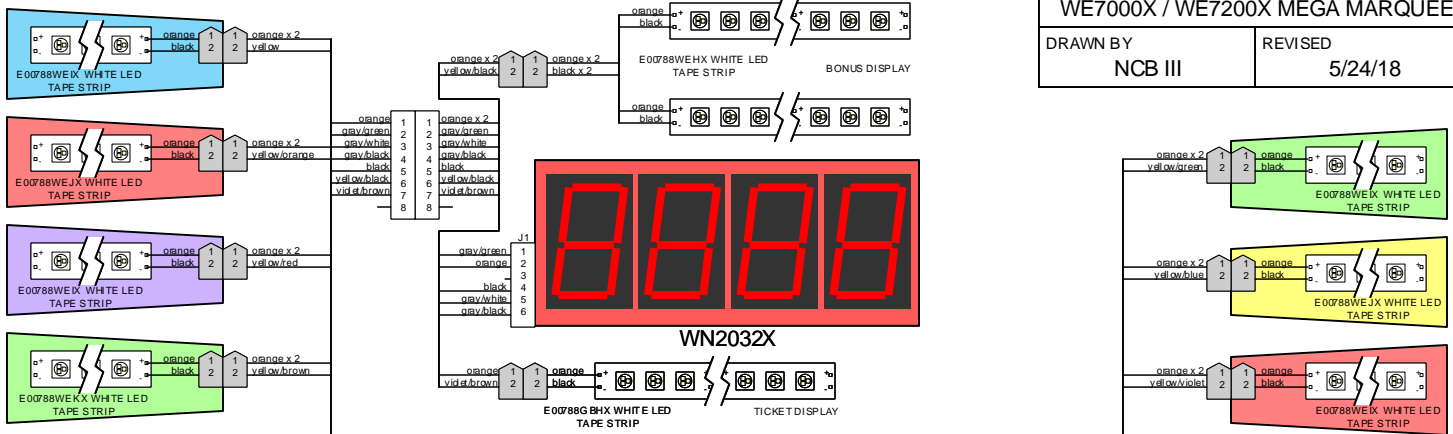

4

3

2

1

TITLE
WE7000X / WE7200X MEGA MARQUEE

DRAWN BY
NCB III

REVISED
5/24/18

ORANGE	1	1	orange x 2
grey/green	2	2	grey/green
grey/white	3	3	grey/white
grey/black	4	4	grey/black
black	5	5	black
yellow/brown	6	6	yellow/brown
yellow/red	7	7	yellow/red
yellow/white	8	8	yellow/white
yellow	9	9	yellow
yellow/grey	10	10	yellow/grey
yellow/blue	11	11	yellow/blue
yellow/violet	12	12	yellow/violet
yellow/gray	13	13	yellow/gray
yellow/white	14	14	yellow/white
yellow/black	15	15	yellow/black
vid:st:brwn	16	16	vid:st:brwn

FOR 230V GAME
MAIN FUSE IS 3A SLO BLO

4

3

2

1