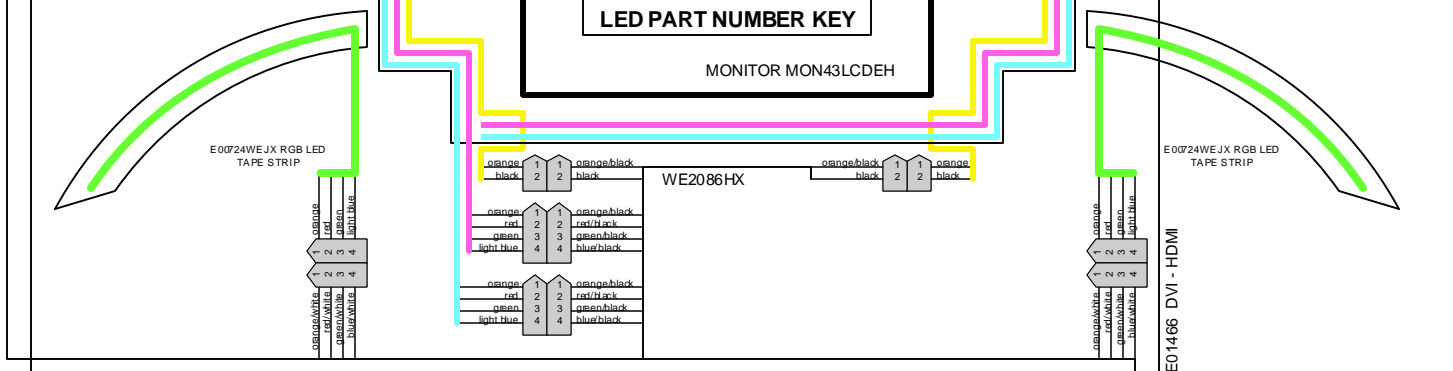

4

3

2

1

TITLE
WE7000X / WE7200X MEGA MARQUEE

DRAWN BY
NCB III

REVISED
5/24/18

ORANGE	1	1	orange x 2
grey/green	2	2	grey/green
grey/white	3	3	grey/white
grey/black	4	4	grey/black
black	5	5	black
yellow/brown	6	6	yellow/brown
yellow/red	7	7	yellow/red
yellow/white	8	8	yellow/white
yellow	9	9	yellow
yellow/grey	10	10	yellow/grey
yellow/blue	11	11	yellow/blue
yellow/violet	12	12	yellow/violet
yellow/gray	13	13	yellow/gray
yellow/white	14	14	yellow/white
yellow/black	15	15	yellow/black
vid:st:brwn	16	16	vid:st:brwn

FOR 230V GAME
MAIN FUSE IS 3A SLO BLO

4

3

2

1