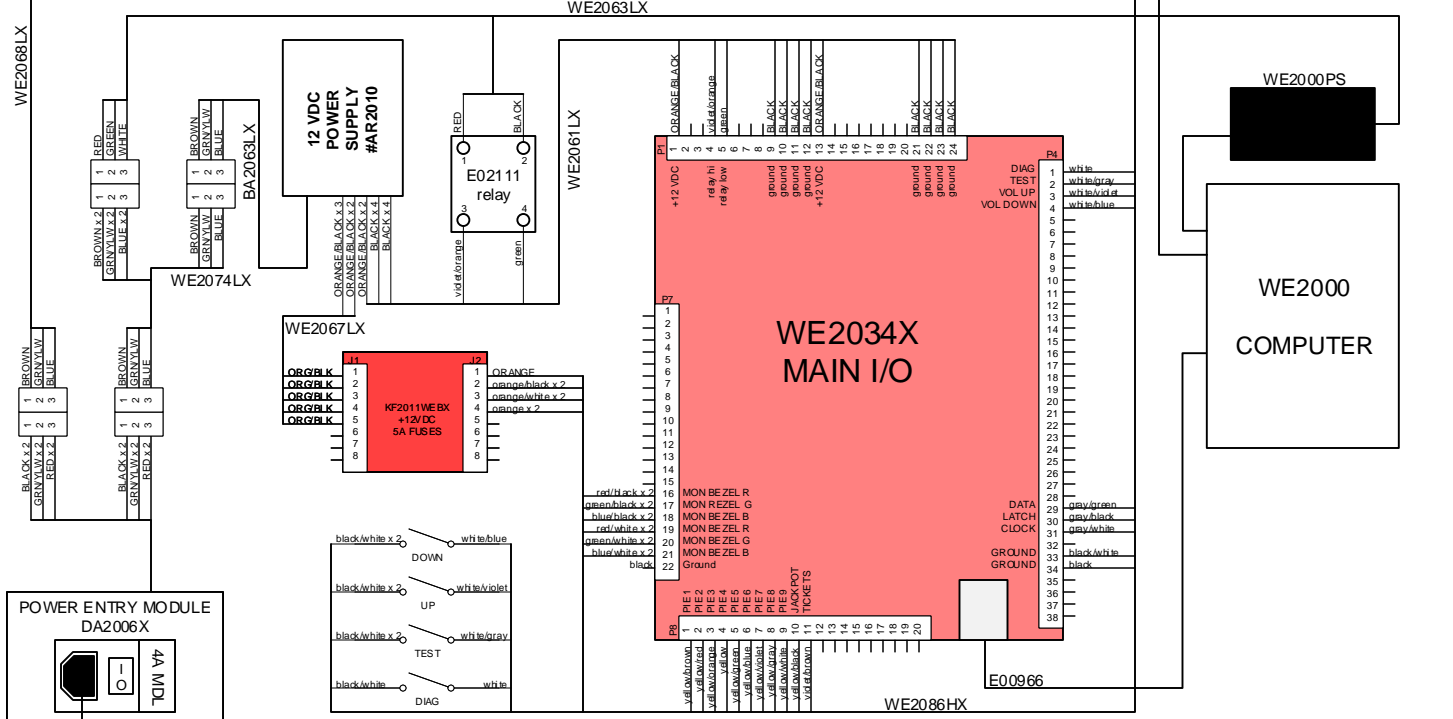

4

3

2

1

TITLE
WE7000X / WE7200X MEGA MARQUEE

DRAWN BY
NCB III

REVISED
5/24/18

ORANGE	1	1	orange x 2
grey/green	2	2	grey/green
grey/white	3	3	grey/white
grey/black	4	4	grey/black
black	5	5	black
yellow/brown	6	6	yellow/brown
yellow/red	7	7	yellow/red
yellow/white	8	8	yellow/white
yellow	9	9	yellow
yellow/grey	10	10	yellow/grey
yellow/blue	11	11	yellow/blue
yellow/violet	12	12	yellow/violet
yellow/gray	13	13	yellow/gray
yellow/white	14	14	yellow/white
yellow/black	15	15	yellow/black
vid:st:brwn	16	16	vid:st:brwn

FOR 230V GAME
MAIN FUSE IS 3A SLO BLO

4

3

2

1