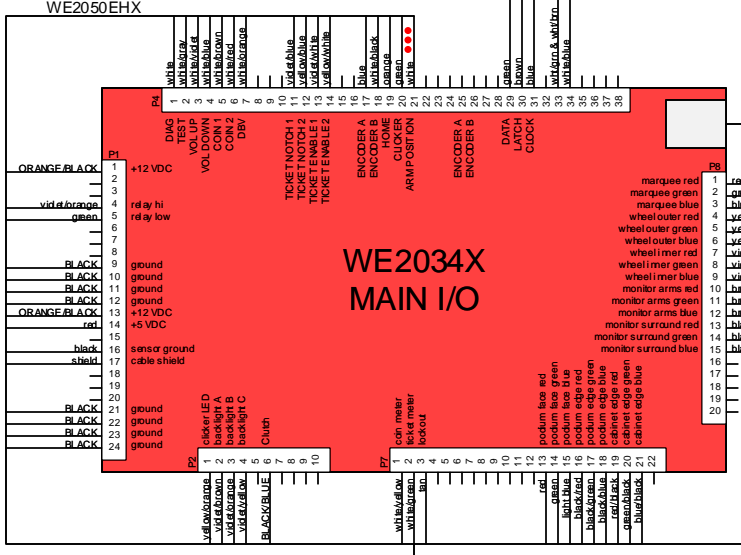

TITLE
WHEEL OF FORTUNE SCHEMATIC
 DRAWN BY
 NCB III
 REVISED
 5/23/18

- WHEEL BACKLIGHTING**
- (1) E00788WEAX
 - (2) E00788WEBX
- OUTER WHEEL**
- (3) E00724WEBX
- INNER WHEEL**
- (1) E00724WECX
 - (1) E00724WEDX
- CLICKER "WIN"**
- (1) E00788CWDX
- MONITOR ARMS**
- (4) E00724WELX
- MONITOR SURROUND**
- (1) E00724WEAX
- LED PART NUMBER KEY**

D
C
B
A

D
C
B
A

4

3

2

1

4

3