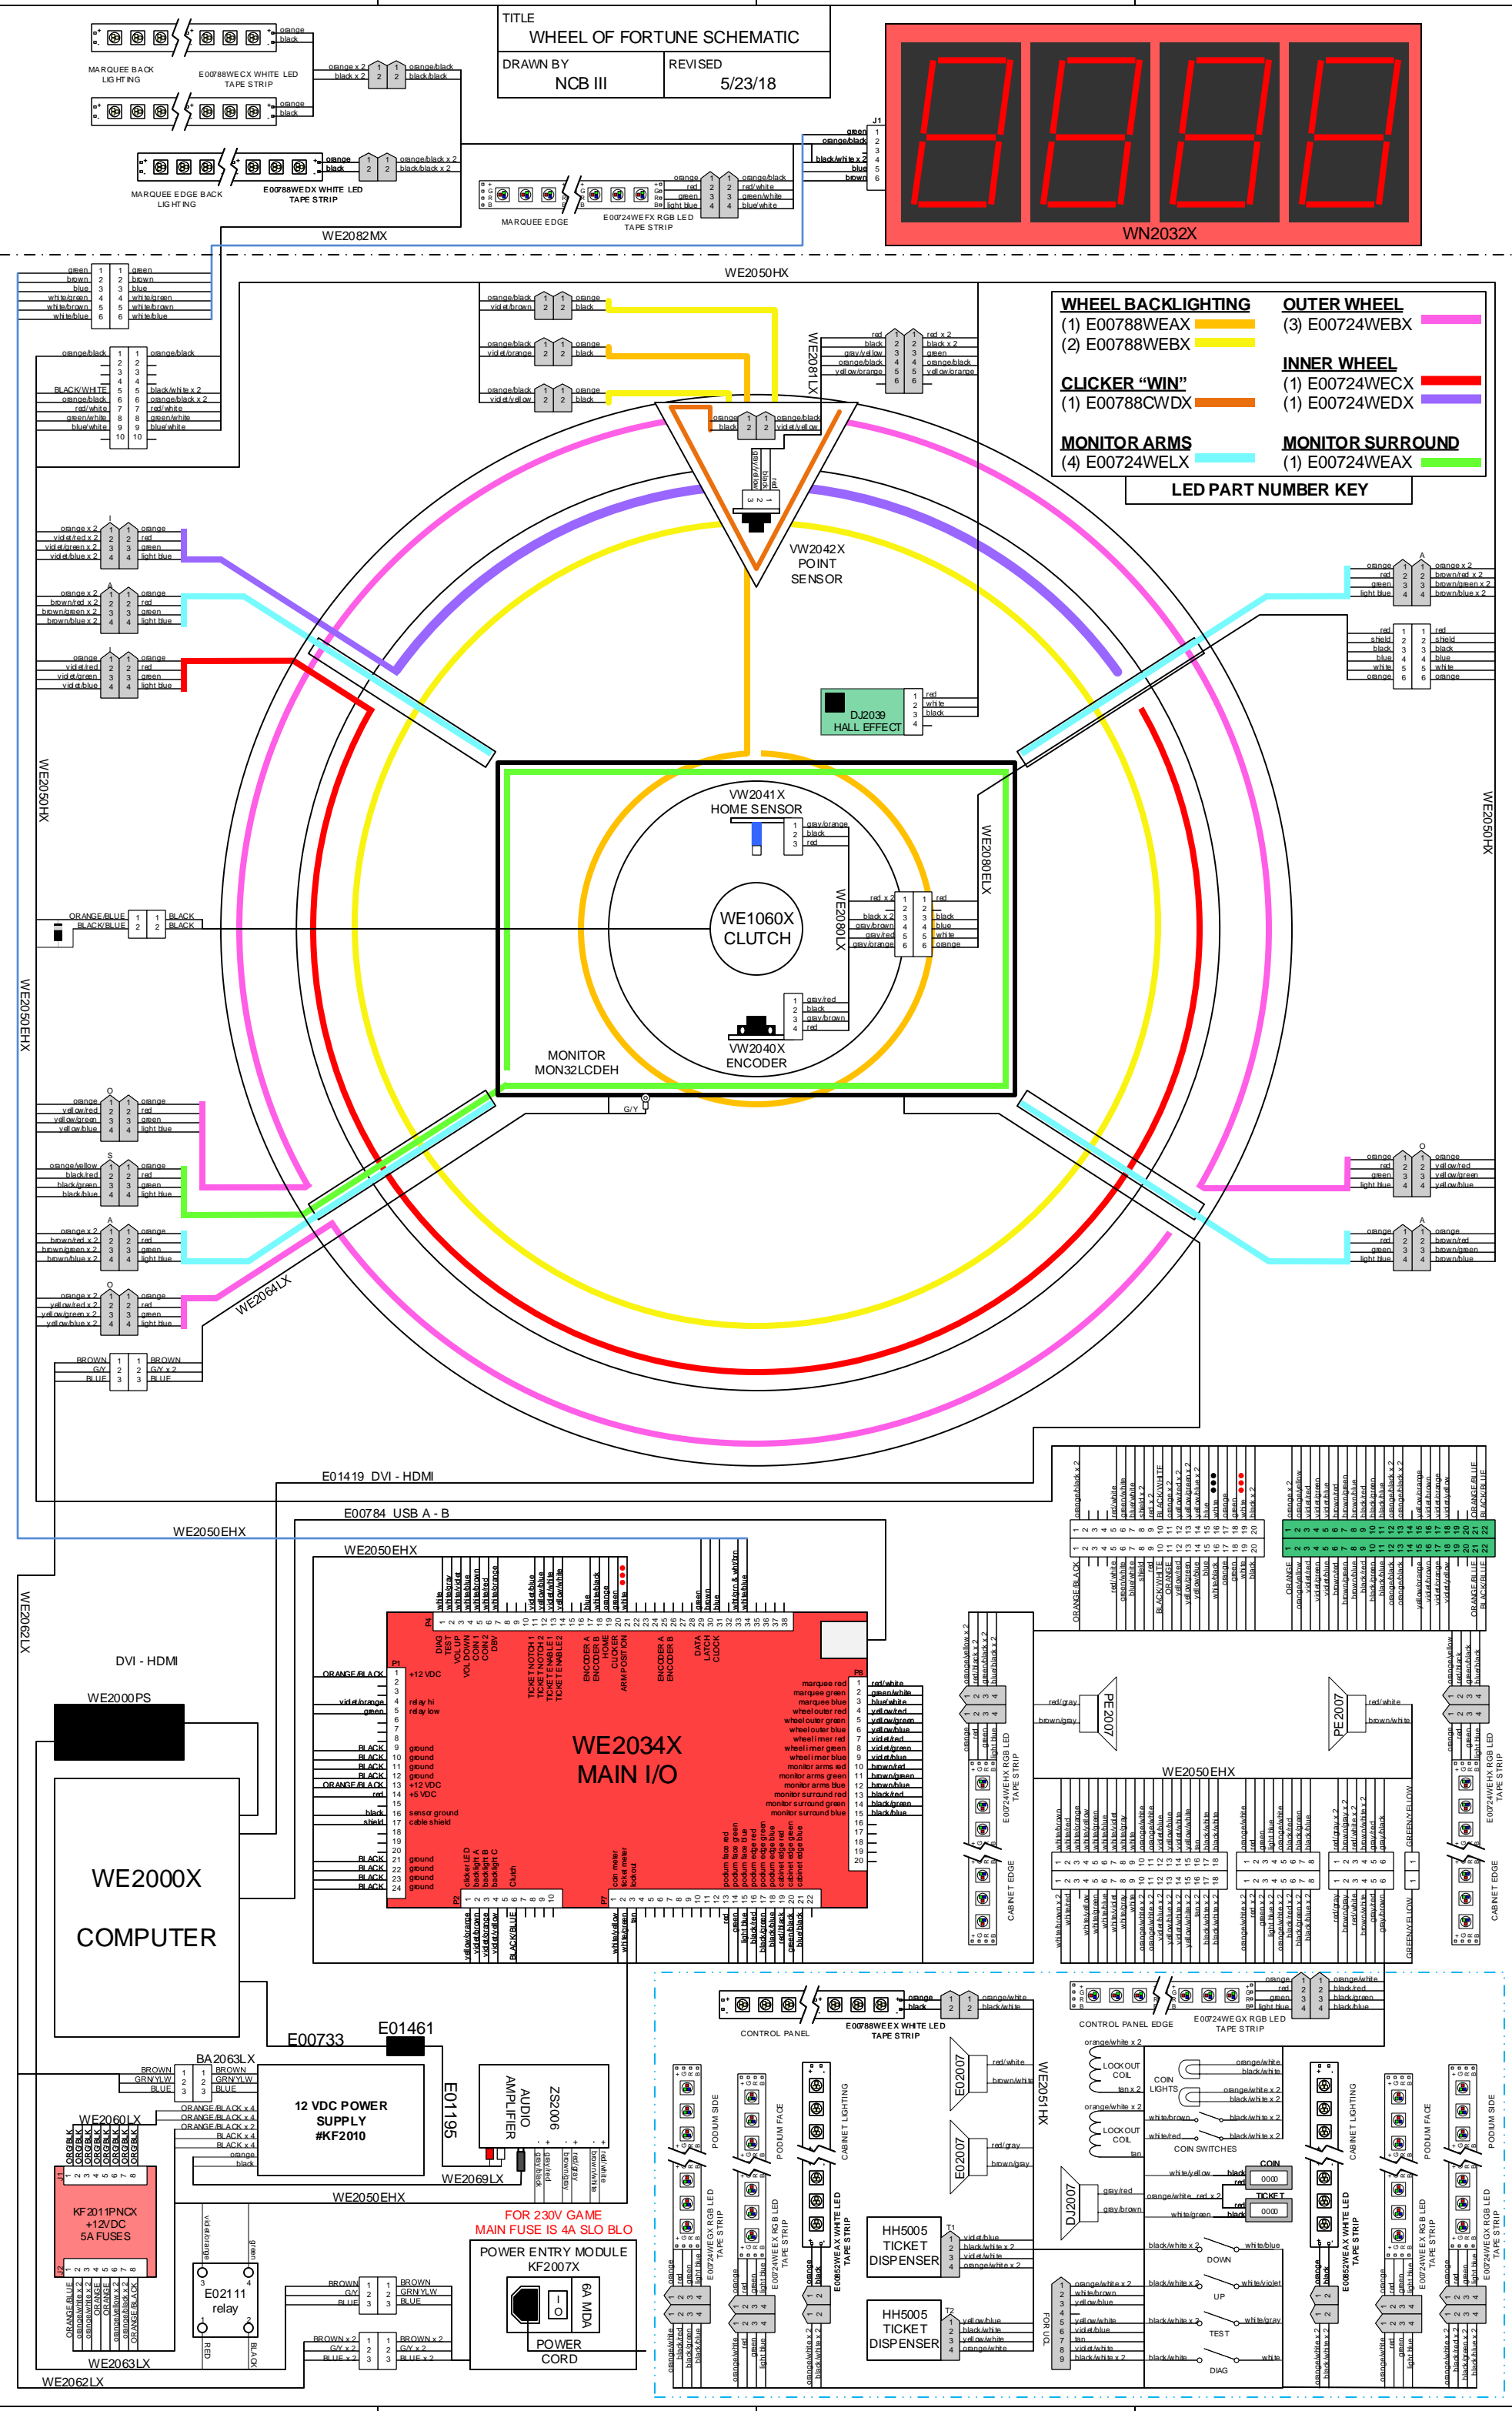

TITLE
WHEEL OF FORTUNE SCHEMATIC
 DRAWN BY
 NCB III
 REVISED
 5/23/18

- WHEEL BACKLIGHTING**
- (1) E00788WEAX
 - (2) E00788WEBX
- OUTER WHEEL**
- (3) E00724WEBX
- INNER WHEEL**
- (1) E00724WECX
 - (1) E00724WEDX
- CLICKER "WIN"**
- (1) E00788CWDX
- MONITOR ARMS**
- (4) E00724WELX
- MONITOR SURROUND**
- (1) E00724WEAX
- LED PART NUMBER KEY**

D
C
B
A

D
C
B
A

4

3

2

1

4

3

2

1