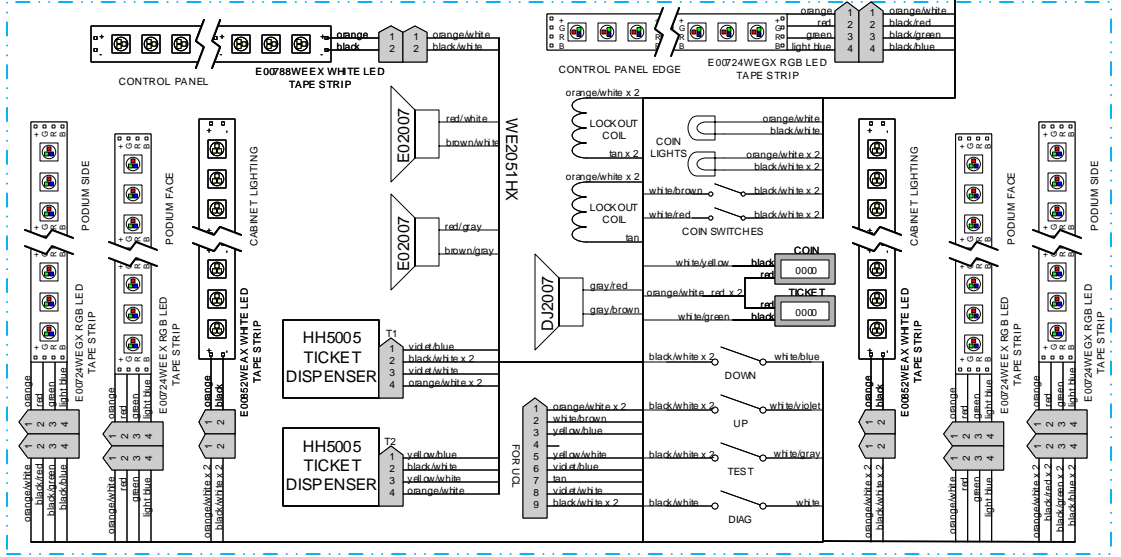

TITLE
WHEEL OF FORTUNE SCHEMATIC
 DRAWN BY
 NCB III
 REVISED
 5/23/18

- WHEEL BACKLIGHTING**
- (1) E00788WEAX
 - (2) E00788WEBX
- OUTER WHEEL**
- (3) E00724WEBX
- INNER WHEEL**
- (1) E00724WECX
 - (1) E00724WEDX
- CLICKER "WIN"**
- (1) E00788CWDX
- MONITOR ARMS**
- (4) E00724WELX
- MONITOR SURROUND**
- (1) E00724WEAX
- LED PART NUMBER KEY**

D
C
B
A

D
C
B
A

4

3

2

1

4

3