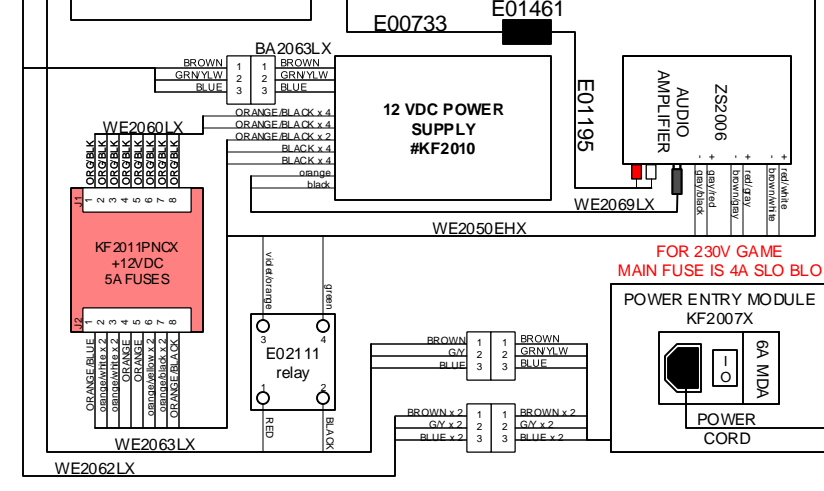

TITLE
WHEEL OF FORTUNE SCHEMATIC
 DRAWN BY
 NCB III
 REVISED
 5/23/18

- WHEEL BACKLIGHTING**
- (1) E00788WEAX
 - (2) E00788WEBX
- OUTER WHEEL**
- (3) E00724WEBX
- INNER WHEEL**
- (1) E00724WECX
 - (1) E00724WEDX
- CLICKER "WIN"**
- (1) E00788CWDX
- MONITOR ARMS**
- (4) E00724WELX
- MONITOR SURROUND**
- (1) E00724WEAX
- LED PART NUMBER KEY**