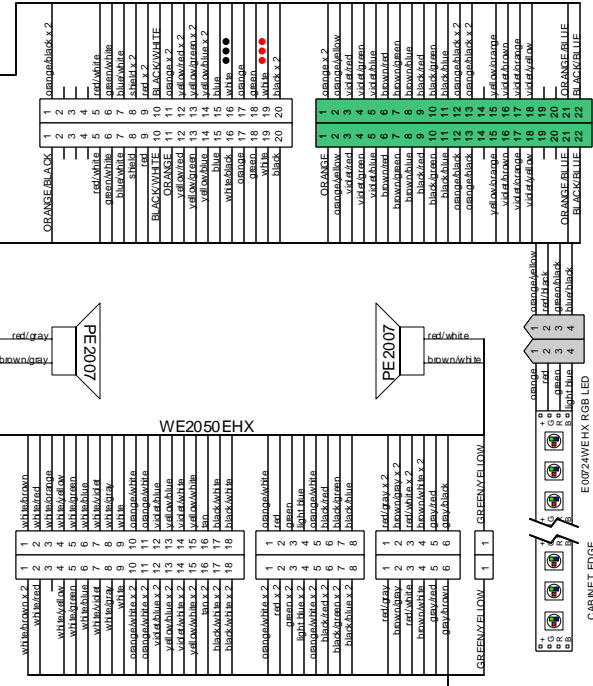

TITLE
WHEEL OF FORTUNE SCHEMATIC
 DRAWN BY
 NCB III
 REVISED
 5/23/18

- WHEEL BACKLIGHTING**
- (1) E00788WEAX
 - (2) E00788WEBX
- OUTER WHEEL**
- (3) E00724WEBX
- INNER WHEEL**
- (1) E00724WECX
 - (1) E00724WEDX
- CLICKER "WIN"**
- (1) E00788CWDX
- MONITOR ARMS**
- (4) E00724WELX
- MONITOR SURROUND**
- (1) E00724WEAX
- LED PART NUMBER KEY**

D
C
B
A

D
C
B
A

4

3

2

1

4

3