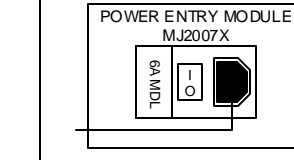

230V OPTION:  
 CHANGE FUSE FOR 3A  
 SWITCH POWER SUPPLIES TO 230V  
 REPLACE TRANSFORMERS WITH CG2002CEX

TITIF  
 CX1700X - GRAB N' WIN 60"  
 SYSTEM SCHEMATIC  
 REVISED 11/6/14